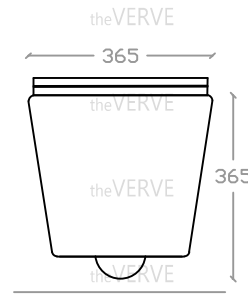

## theVERVE CARTYA VW 1024

Rimless Wall Hung WC Suite

Size : L485mm x W365mm x H365mm

P Trap: 180mm

Top view

Side view

Front view

Back view

- \*RECOMMENDED UNDERSIDE CLEARANCE HEIGHT: 25±20
- \*RECOMMENDED PAN HEIGHT FROM FLOOR: 390±20
- \*ALL MEASUREMENT ARE CORRECT AS PER DATE OF MEASUREMENT
- \*ALL DIMENSION TOLERANCE ± 10mm
- \*WEIGHT TOLERANCE ±5%