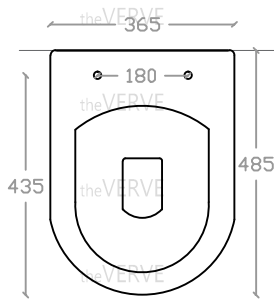

## theVERVE CARTYA VW 1024

Rimless Wall Hung WC Suite

Size : L485mm x W365mm x H365mm

P Trap: 180mm

Top view

Side view

Front view

Back view

- \*RECOMMENDED UNDERSIDE CLEARANCE HEIGHT: 25±20
- \*RECOMMENDED PAN HEIGHT FROM FLOOR: 390±20
- \*ALL MEASUREMENT ARE CORRECT AS PER DATE OF MEASUREMENT
- \*ALL DIMENSION TOLERANCE ± 10mm
- \*WEIGHT TOLERANCE ±5%