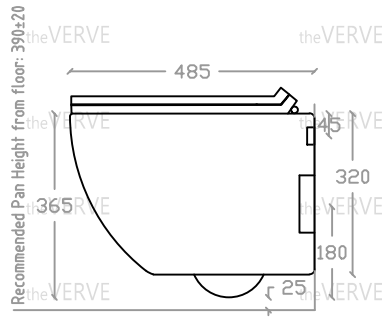

## theVERVE CARTYA VW 1024

Rimless Wall Hung WC Suite

Size : L485mm x W365mm x H365mm

P Trap: 180mm

Top view

Side view

Front view

Back view

- \*RECOMMENDED UNDERSIDE CLEARANCE HEIGHT: 25±20
- \*RECOMMENDED PAN HEIGHT FROM FLOOR: 390±20
- \*ALL MEASUREMENT ARE CORRECT AS PER DATE OF MEASUREMENT
- \*ALL DIMENSION TOLERANCE ± 10mm
- \*WEIGHT TOLERANCE ±5%