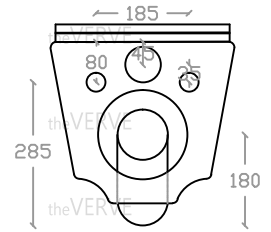

## theVERVE CARTYA VW 1024

Rimless Wall Hung WC Suite

Size : L485mm x W365mm x H365mm

P Trap: 180mm

Top view

Side view

Front view

Back view

- \*RECOMMENDED UNDERSIDE CLEARANCE HEIGHT: 25±20
- \*RECOMMENDED PAN HEIGHT FROM FLOOR: 390±20
- \*ALL MEASUREMENT ARE CORRECT AS PER DATE OF MEASUREMENT
- \*ALL DIMENSION TOLERANCE ± 10mm
- \*WEIGHT TOLERANCE ±5%