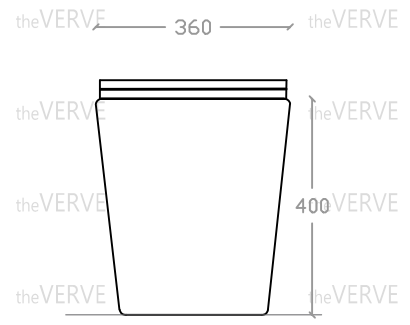

theVERVE CARTYA VW 1004

Back To Wall WC Suite

Size : L565mm x W360mm x H400mm

P Trap: 180mm

S Trap: 8" P-S (B212-6) - 60mm

10" P-S (B212-10) - 100mm

12" P-S (B212-12) - 155mm

Top view

Side view

Front view

*ALL MEASUREMENT ARE CORRECT AS PER DATE OF MEASUREMENT

*ALL DIMENSION TOLERANCE ± 10 mm

*WEIGHT TOLERANCE $\pm 5\%$

Measurement By:	Victor	Verified By:		Prepared By:	Victor
	07.03.2025				14.07.2025