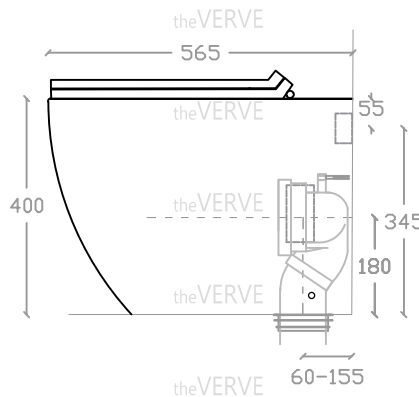

theVERVE CARTYA VW 1004

Back To Wall WC Suite

Size : L565mm x W360mm x H400mm

P Trap: 180mm

S Trap: 8" P-S (B212-6) - 60mm

10" P-S (B212-10) - 100mm

12" P-S (B212-12) - 155mm

Top view

Side view

Front view

*ALL MEASUREMENT ARE CORRECT AS PER DATE OF MEASUREMENT

*ALL DIMENSION TOLERANCE ± 10 mm

*WEIGHT TOLERANCE $\pm 5\%$

Measurement By:	Victor	Verified By:		Prepared By:	Victor
	07.03.2025				14.07.2025