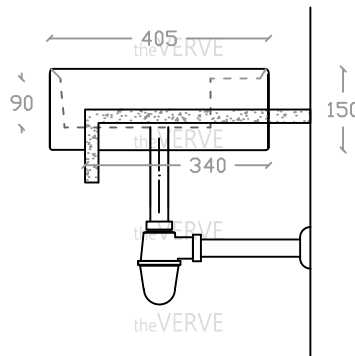

## theVERVE CARTYA VS 2014

Semi-Recessed Vanity Basin

Basin : L405mm x W410mm x H150mm

Top view

Side view

Front view

\*ALL MEASUREMENT ARE CORRECT AS PER DATE OF MEASUREMENT

\*ALL DIMENSION TOLERANCE  $\pm 10\text{mm}$

\*WEIGHT TOLERANCE  $\pm 5\%$

Measurement By:	Victor	Verified By:		Prepared By:	Victor
	17.07.2024				14.07.2025

the **VERVE**  
COLLEZIONE DI LUSO