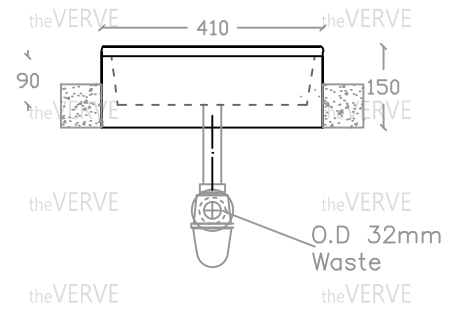

## theVERVE CARTYA VS 2014

Semi-Recessed Vanity Basin

Basin : L405mm x W410mm x H150mm

Top view

Side view

Front view

\*ALL MEASUREMENT ARE CORRECT AS PER DATE OF MEASUREMENT

\*ALL DIMENSION TOLERANCE  $\pm 10\text{mm}$

\*WEIGHT TOLERANCE  $\pm 5\%$

Measurement By:	Victor	Verified By:		Prepared By:	Victor
	17.07.2024				14.07.2025

the **VERVE**  
COLLEZIONE DI LUSO