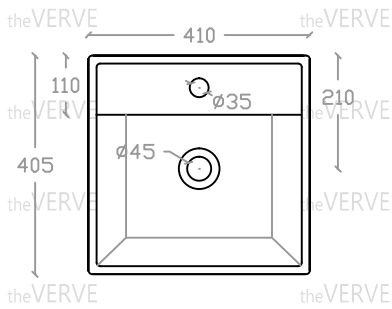

## theVERVE CARTYA VS 2014

Semi-Recessed Vanity Basin

Basin : L405mm x W410mm x H150mm

Top view

Side view

Front view

\*ALL MEASUREMENT ARE CORRECT AS PER DATE OF MEASUREMENT

\*ALL DIMENSION TOLERANCE  $\pm 10\text{mm}$

\*WEIGHT TOLERANCE  $\pm 5\%$

Measurement By:	Victor	Verified By:		Prepared By:	Victor
	17.07.2024				14.07.2025

the **VERVE**  
COLLEZIONE DI LUSO