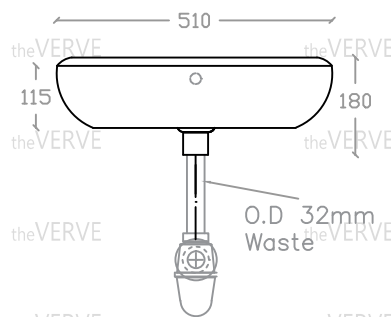

theVERVE CARTYA VB 2044

Wall Hung Basin

Basin : L410mm x W510mm x H180mm

Top view

Side view

Front view

*ALL MEASUREMENT ARE CORRECT AS PER DATE OF MEASUREMENT

*ALL DIMENSION TOLERANCE $\pm 10\text{mm}$

*WEIGHT TOLERANCE $\pm 5\%$

Measurement By:	Victor & Kajim	Verified By:		Prepared By:	Victor
	22.07.2024				14.07.2025

the **VERVE**
COLLEZIONE DI LUSO