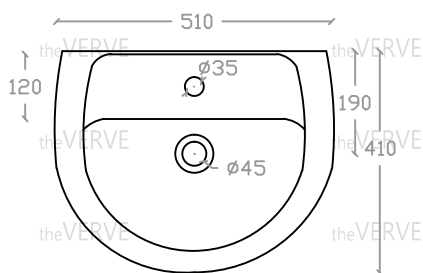

theVERVE CARTYA VB 2044

Wall Hung Basin

Basin : L410mm x W510mm x H180mm

Top view

Side view

Front view

*ALL MEASUREMENT ARE CORRECT AS PER DATE OF MEASUREMENT

*ALL DIMENSION TOLERANCE $\pm 10\text{mm}$

*WEIGHT TOLERANCE $\pm 5\%$

Measurement By:	Victor & Kajim	Verified By:		Prepared By:	Victor
	22.07.2024				14.07.2025

the **VERVE**
COLLEZIONE DI LUSO