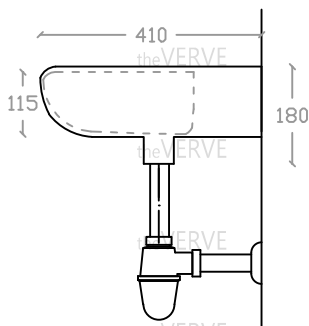

theVERVE CARTYA VB 2044

Wall Hung Basin

Basin : L410mm x W510mm x H180mm

Top view

Side view

Front view

*ALL MEASUREMENT ARE CORRECT AS PER DATE OF MEASUREMENT

*ALL DIMENSION TOLERANCE $\pm 10\text{mm}$

*WEIGHT TOLERANCE $\pm 5\%$

Measurement By:	Victor & Kajim	Verified By:		Prepared By:	Victor
	22.07.2024				14.07.2025

the **VERVE**
COLLEZIONE DI LUSO