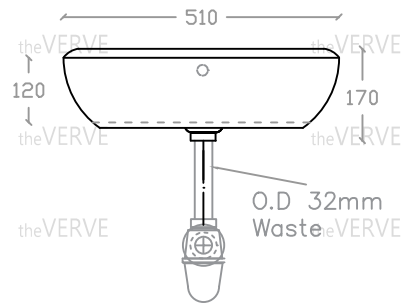

## theVERVE CARTYA VB 2034

Wall Hung Basin

Basin : L410mm x W510mm x H170mm

Top view

Side view

Front view

\*ALL MEASUREMENT ARE CORRECT AS PER DATE OF MEASUREMENT

\*ALL DIMENSION TOLERANCE  $\pm 10\text{mm}$

\*WEIGHT TOLERANCE  $\pm 5\%$

Measurement By:	Victor	Verified By:		Prepared By:	Victor
	20.01.2025				14.07.2025

the **VERVE**  
COLLEZIONE DI LUSO