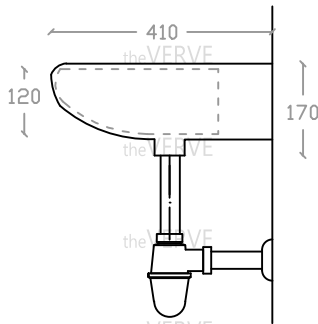

## theVERVE CARTYA VB 2034

Wall Hung Basin

Basin : L410mm x W510mm x H170mm

Top view

Side view

Front view

\*ALL MEASUREMENT ARE CORRECT AS PER DATE OF MEASUREMENT

\*ALL DIMENSION TOLERANCE  $\pm 10\text{mm}$

\*WEIGHT TOLERANCE  $\pm 5\%$

Measurement By:	Victor	Verified By:		Prepared By:	Victor
	20.01.2025				14.07.2025

the **VERVE**  
COLLEZIONE DI LUSO