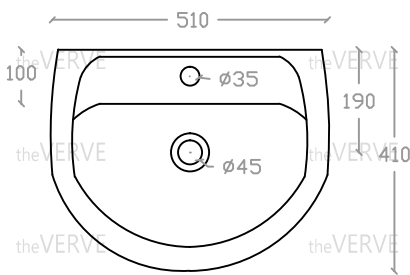

## theVERVE CARTYA VB 2034

Wall Hung Basin

Basin : L410mm x W510mm x H170mm

Top view

Side view

Front view

\*ALL MEASUREMENT ARE CORRECT AS PER DATE OF MEASUREMENT

\*ALL DIMENSION TOLERANCE  $\pm 10\text{mm}$

\*WEIGHT TOLERANCE  $\pm 5\%$

Measurement By:	Victor	Verified By:		Prepared By:	Victor
	20.01.2025				14.07.2025

the **VERVE**  
COLLEZIONE DI LUSO