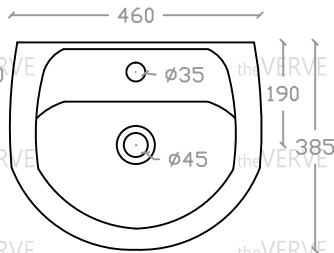

## theVERVE CARTYA VB 2024

Wall Hung Basin

Basin : L385mm x W460mm x H180mm

Top view

Side view

Front view

- \*ALL MEASUREMENT ARE CORRECT AS PER DATE OF MEASUREMENT
- \*ALL DIMENSION TOLERANCE  $\pm 10\text{mm}$
- \*WEIGHT TOLERANCE  $\pm 5\%$

Measurement By:	Victor	Verified By:		Prepared By:	Victor
	22.01.2025				14.07.2025

the **VERVE**  
COLLEZIONE DI LUSO