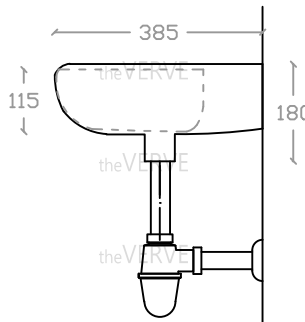

## theVERVE CARTYA VB 2024

Wall Hung Basin

Basin : L385mm x W460mm x H180mm

Top view

Side view

Front view

- \*ALL MEASUREMENT ARE CORRECT AS PER DATE OF MEASUREMENT
- \*ALL DIMENSION TOLERANCE  $\pm 10\text{mm}$
- \*WEIGHT TOLERANCE  $\pm 5\%$

Measurement By:	Victor	Verified By:		Prepared By:	Victor
	22.01.2025				14.07.2025

the **VERVE**  
COLLEZIONE DI LUSO