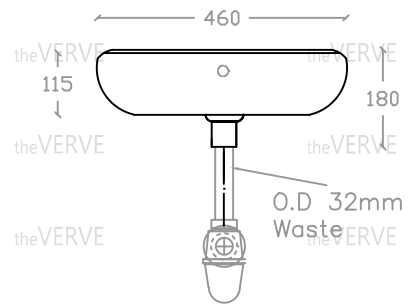

## theVERVE CARTYA VB 2024

Wall Hung Basin

Basin : L385mm x W460mm x H180mm

Top view

Side view

Front view

- \*ALL MEASUREMENT ARE CORRECT AS PER DATE OF MEASUREMENT
- \*ALL DIMENSION TOLERANCE  $\pm 10\text{mm}$
- \*WEIGHT TOLERANCE  $\pm 5\%$

Measurement By:	Victor	Verified By:		Prepared By:	Victor
	22.01.2025				14.07.2025

the **VERVE**  
COLLEZIONE DI LUSO