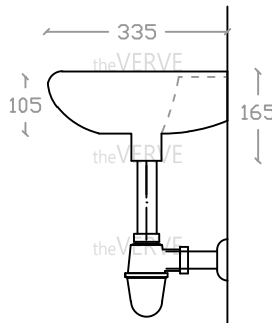

theVERVE CARTYA VB 2014

Wall Hung Basin

Basin : L335mm x W445mm x H165mm

Top view

Side view

Front view

*ALL MEASUREMENT ARE CORRECT AS PER DATE OF MEASUREMENT

*ALL DIMENSION TOLERANCE $\pm 10\text{mm}$

*WEIGHT TOLERANCE $\pm 5\%$

Measurement By:	Rebekah & Karna & Hui Yu	Verified By:		Prepared By:	Victor
	16.08.2022				14.07.2025

the **VERVE**
COLLEZIONE DI LUSO