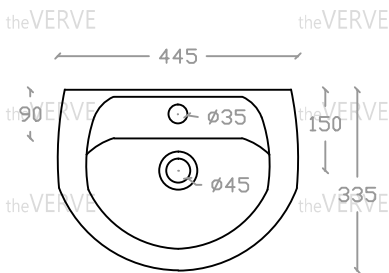

theVERVE CARTYA VB 2014

Wall Hung Basin

Basin : L335mm x W445mm x H165mm

Top view

Side view

Front view

*ALL MEASUREMENT ARE CORRECT AS PER DATE OF MEASUREMENT

*ALL DIMENSION TOLERANCE $\pm 10\text{mm}$

*WEIGHT TOLERANCE $\pm 5\%$

Measurement By:	Rebekah & Karna & Hui Yu	Verified By:		Prepared By:	Victor
	16.08.2022				14.07.2025

the **VERVE**
COLLEZIONE DI LUSO