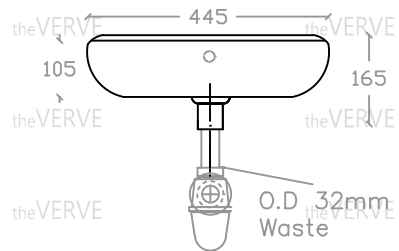

theVERVE CARTYA VB 2014

Wall Hung Basin

Basin : L335mm x W445mm x H165mm

Top view

Side view

Front view

*ALL MEASUREMENT ARE CORRECT AS PER DATE OF MEASUREMENT

*ALL DIMENSION TOLERANCE $\pm 10\text{mm}$

*WEIGHT TOLERANCE $\pm 5\%$

Measurement By:	Rebekah & Karna & Hui Yu	Verified By:		Prepared By:	Victor
	16.08.2022				14.07.2025

the **VERVE**
COLLEZIONE DI LUSO