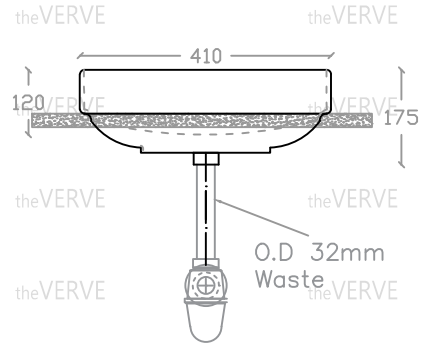

theVERVE CARTYA VA 2094

Countertop Basin

Basin : L410mm x W410mm x H175mm

Top view

Side view

Front view

- *ALL MEASUREMENT ARE CORRECT AS PER DATE OF MEASUREMENT
- *ALL DIMENSION TOLERANCE $\pm 10\text{mm}$
- *WEIGHT TOLERANCE $\pm 5\%$

Measurement By:	Rebekah & Victor	Verified By:		Prepared By:	Victor
	07.03.2024				14.07.2025