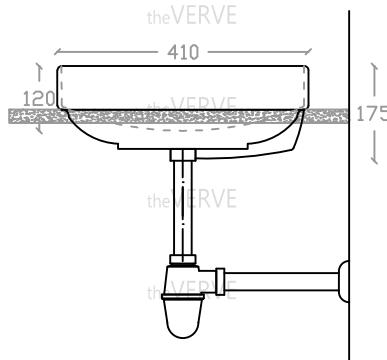

theVERVE CARTYA VA 2094

Countertop Basin

Basin : L410mm x W410mm x H175mm

Top view

Side view

Front view

- *ALL MEASUREMENT ARE CORRECT AS PER DATE OF MEASUREMENT
- *ALL DIMENSION TOLERANCE $\pm 10\text{mm}$
- *WEIGHT TOLERANCE $\pm 5\%$