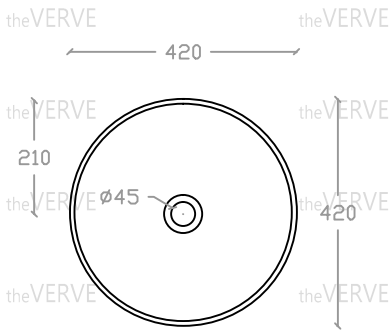

theVERVE CARTYA VA 2084

Art Vanity Basin

Basin : L420mm x W420mm x H130mm

Top view

Side view

Front view

*ALL MEASUREMENT ARE CORRECT AS PER DATE OF MEASUREMENT

*ALL DIMENSION TOLERANCE ± 10 mm

*WEIGHT TOLERANCE $\pm 5\%$

Measurement By:	Victor	Verified By:		Prepared By:	Victor
	01.04.2024				11.07.2025

the **VERVE**
COLLEZIONE DI LUSO