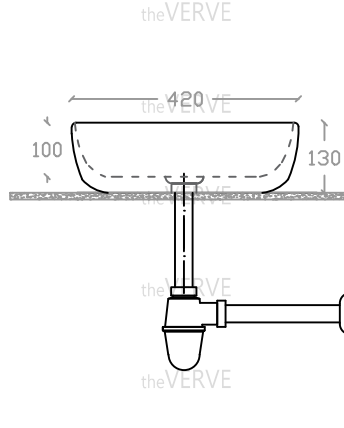

theVERVE CARTYA VA 2084

Art Vanity Basin

Basin : L420mm x W420mm x H130mm

Top view

Side view

Front view

*ALL MEASUREMENT ARE CORRECT AS PER DATE OF MEASUREMENT

*ALL DIMENSION TOLERANCE ± 10 mm

*WEIGHT TOLERANCE $\pm 5\%$

Measurement By:	Victor	Verified By:		Prepared By:	Victor
	01.04.2024				11.07.2025

the **VERVE**
COLLEZIONE DI LUSO