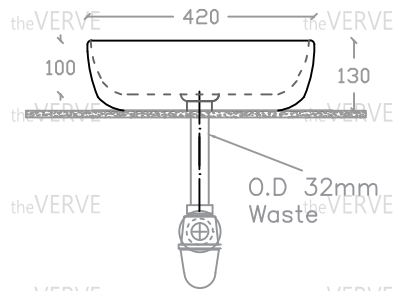

theVERVE CARTYA VA 2084

Art Vanity Basin

Basin : L420mm x W420mm x H130mm

Top view

Side view

Front view

*ALL MEASUREMENT ARE CORRECT AS PER DATE OF MEASUREMENT

*ALL DIMENSION TOLERANCE ± 10 mm

*WEIGHT TOLERANCE $\pm 5\%$

Measurement By:	Victor	Verified By:		Prepared By:	Victor
	01.04.2024				11.07.2025

the **VERVE**
COLLEZIONE DI LUSO