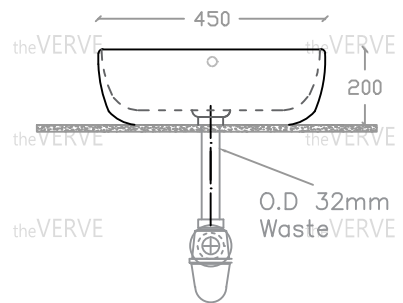

## theVERVE CARTYA VA 2044

Art Vanity Basin

Basin : L450mm x W450mm x H200mm

Top view

Side view

Front view

- \*ALL MEASUREMENT ARE CORRECT AS PER DATE OF MEASUREMENT
- \*ALL DIMENSION TOLERANCE  $\pm 10\text{mm}$
- \*WEIGHT TOLERANCE  $\pm 5\%$

Measurement By:		Verified By:		Prepared By:	Victor
					11.07.2025

the **VERVE**  
COLLEZIONE DI LUSO