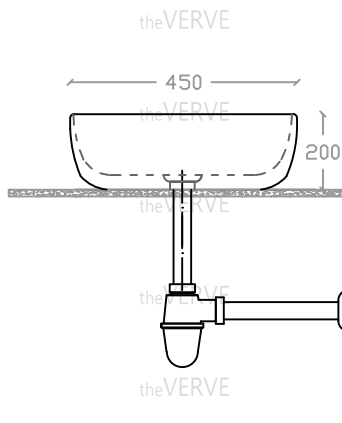

## theVERVE CARTYA VA 2044

Art Vanity Basin

Basin : L450mm x W450mm x H200mm

Top view

Side view

Front view

- \*ALL MEASUREMENT ARE CORRECT AS PER DATE OF MEASUREMENT
- \*ALL DIMENSION TOLERANCE  $\pm 10\text{mm}$
- \*WEIGHT TOLERANCE  $\pm 5\%$

Measurement By:		Verified By:		Prepared By:	Victor
					11.07.2025

the **VERVE**  
COLLEZIONE DI LUSO