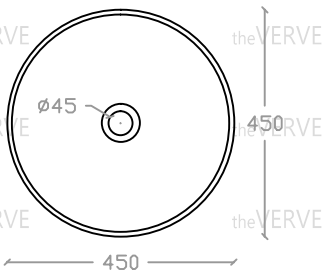

## theVERVE CARTYA VA 2044

Art Vanity Basin

Basin : L450mm x W450mm x H200mm

Top view

Side view

Front view

- \*ALL MEASUREMENT ARE CORRECT AS PER DATE OF MEASUREMENT
- \*ALL DIMENSION TOLERANCE  $\pm 10\text{mm}$
- \*WEIGHT TOLERANCE  $\pm 5\%$

Measurement By:		Verified By:		Prepared By:	Victor
					11.07.2025

the **VERVE**  
COLLEZIONE DI LUSO