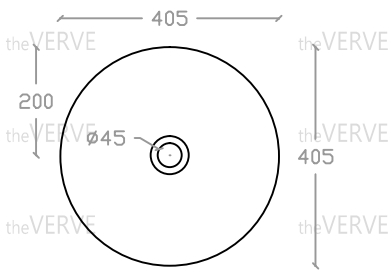

theVERVE CARTYA VA 2014

Art Vanity Basin

Basin : L405mm x W405mm x H150mm

Top view

Side view

Front view

- *ALL MEASUREMENT ARE CORRECT AS PER DATE OF MEASUREMENT
- *ALL DIMENSION TOLERANCE $\pm 10\text{mm}$
- *WEIGHT TOLERANCE $\pm 5\%$