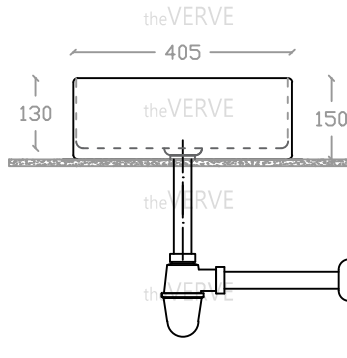

theVERVE CARTYA VA 2014

Art Vanity Basin

Basin : L405mm x W405mm x H150mm

Top view

Side view

Front view

- *ALL MEASUREMENT ARE CORRECT AS PER DATE OF MEASUREMENT
- *ALL DIMENSION TOLERANCE $\pm 10\text{mm}$
- *WEIGHT TOLERANCE $\pm 5\%$