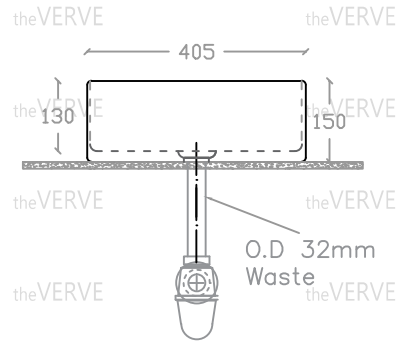

theVERVE CARTYA VA 2014

Art Vanity Basin

Basin : L405mm x W405mm x H150mm

Top view

Side view

Front view

- *ALL MEASUREMENT ARE CORRECT AS PER DATE OF MEASUREMENT
- *ALL DIMENSION TOLERANCE $\pm 10\text{mm}$
- *WEIGHT TOLERANCE $\pm 5\%$