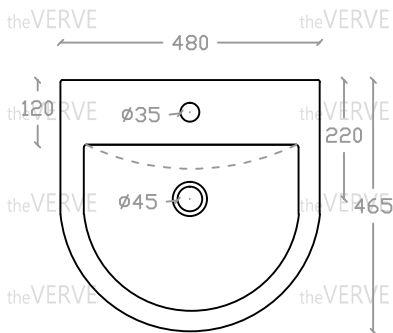

theVERVE ADESSO VB 2048

Wall Hung Basin

Basin : L465mm x W480mm x H375mm

Top view

Side view

Front view

*ALL MEASUREMENT ARE CORRECT AS PER DATE OF MEASUREMENT

*ALL DIMENSION TOLERANCE $\pm 10\text{mm}$

*WEIGHT TOLERANCE $\pm 5\%$

Measurement By:	Victor	Verified By:		Prepared By:	Victor
	19.02.2025				21.07.2025

the **VERVE**
COLLEZIONE DI LUSO