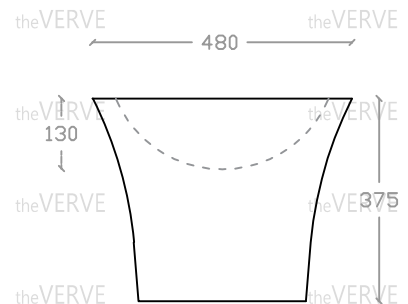

theVERVE ADESSO VB 2048

Wall Hung Basin

Basin : L465mm x W480mm x H375mm

Top view

Side view

Front view

*ALL MEASUREMENT ARE CORRECT AS PER DATE OF MEASUREMENT

*ALL DIMENSION TOLERANCE $\pm 10\text{mm}$

*WEIGHT TOLERANCE $\pm 5\%$

Measurement By:	Victor	Verified By:		Prepared By:	Victor
	19.02.2025				21.07.2025

the **VERVE**
COLLEZIONE DI LUSO