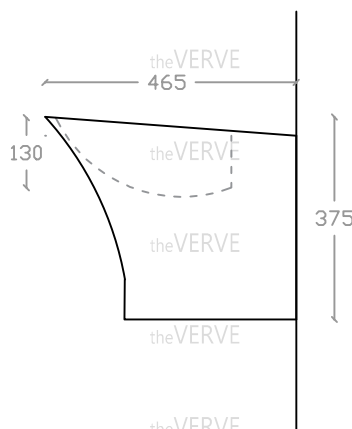

theVERVE ADESSO VB 2048

Wall Hung Basin

Basin : L465mm x W480mm x H375mm

Top view

Side view

Front view

*ALL MEASUREMENT ARE CORRECT AS PER DATE OF MEASUREMENT

*ALL DIMENSION TOLERANCE $\pm 10\text{mm}$

*WEIGHT TOLERANCE $\pm 5\%$

Measurement By:	Victor	Verified By:		Prepared By:	Victor
	19.02.2025				21.07.2025

the **VERVE**
COLLEZIONE DI LUSO