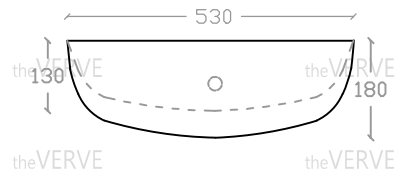

theVERVE ADESSO VB 2038

Wall Hung Basin

Basin : L435mm x W530mm x H180mm

Top view

Side view

Front view

*ALL MEASUREMENT ARE CORRECT AS PER DATE OF MEASUREMENT

*ALL DIMENSION TOLERANCE ± 10 mm

*WEIGHT TOLERANCE $\pm 5\%$

Measurement By:	Victor	Verified By:		Prepared By:	Victor
	06.01.2025				21.07.2025

the **VERVE**
COLLEZIONE DI LUSO