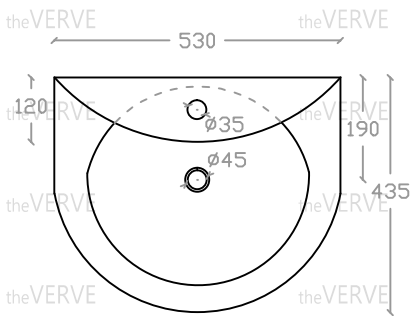

theVERVE ADESSO VB 2038

Wall Hung Basin

Basin : L435mm x W530mm x H180mm

Top view

Side view

Front view

*ALL MEASUREMENT ARE CORRECT AS PER DATE OF MEASUREMENT

*ALL DIMENSION TOLERANCE ± 10 mm

*WEIGHT TOLERANCE $\pm 5\%$

Measurement By:	Victor	Verified By:		Prepared By:	Victor
	06.01.2025				21.07.2025

the **VERVE**
COLLEZIONE DI LUSO