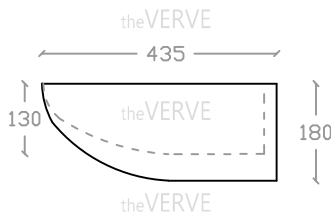

theVERVE ADESSO VB 2038

Wall Hung Basin

Basin : L435mm x W530mm x H180mm

Top view

Side view

Front view

*ALL MEASUREMENT ARE CORRECT AS PER DATE OF MEASUREMENT

*ALL DIMENSION TOLERANCE ± 10 mm

*WEIGHT TOLERANCE $\pm 5\%$

Measurement By:	Victor	Verified By:		Prepared By:	Victor
	06.01.2025				21.07.2025

the **VERVE**
COLLEZIONE DI LUSO