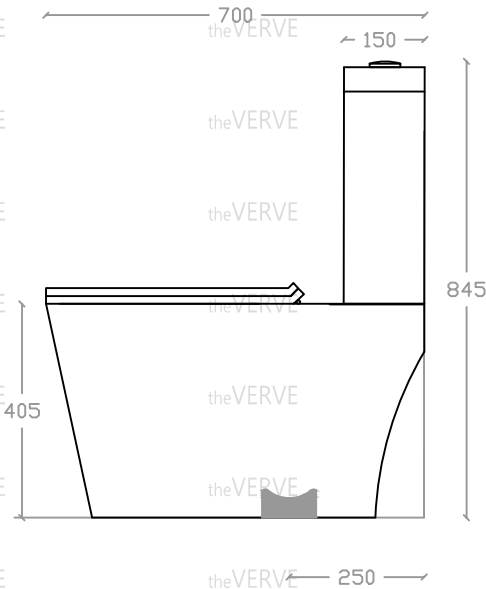

theVERVE VIM VW 2011

Rimless Closed Coupled Washdown WC

Size : L700mm x W380mm x H845mm

S Trap: 250mm

Top view

Side view

Front view

*ALL MEASUREMENT ARE CORRECT AS PER DATE OF MEASUREMENT

*ALL DIMENSION TOLERANCE $\pm 10\text{mm}$

*WEIGHT TOLERANCE $\pm 5\%$

Measurement By:	Rebekah & Hui Yu	Verified By:		Prepared By:	Victor
	16.03.2024				10.07.2025

the **VERVE**
COLLEZIONE DI LUSO