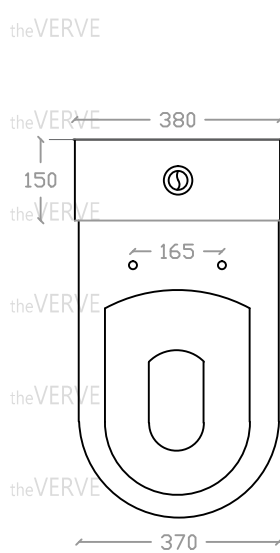

theVERVE VIM VW 2011

Rimless Closed Coupled Washdown WC

Size : L700mm x W380mm x H845mm

S Trap: 250mm

Top view

Side view

Front view

*ALL MEASUREMENT ARE CORRECT AS PER DATE OF MEASUREMENT

*ALL DIMENSION TOLERANCE $\pm 10\text{mm}$

*WEIGHT TOLERANCE $\pm 5\%$

Measurement By:	Rebekah & Hui Yu	Verified By:		Prepared By:	Victor
	16.03.2024				10.07.2025

the **VERVE**
COLLEZIONE DI LUSO