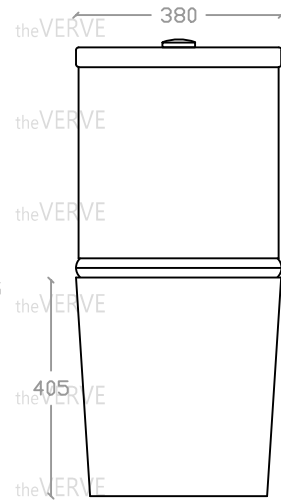

theVERVE VIM VW 2011

Rimless Closed Coupled Washdown WC

Size : L700mm x W380mm x H845mm

S Trap: 250mm

Top view

Side view

Front view

*ALL MEASUREMENT ARE CORRECT AS PER DATE OF MEASUREMENT

*ALL DIMENSION TOLERANCE $\pm 10\text{mm}$

*WEIGHT TOLERANCE $\pm 5\%$

Measurement By:	Rebekah & Hui Yu	Verified By:		Prepared By:	Victor
	16.03.2024				10.07.2025

the **VERVE**
COLLEZIONE DI LUSO