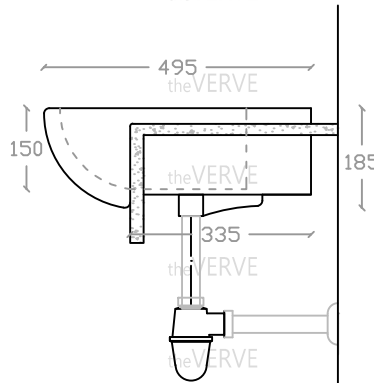

theVERVE VIM VS 2031

Semi-Recessed Vanity Basin
 Basin : L495mm x W615mm x H185mm

Top view

Side view

Front view

*ALL MEASUREMENT ARE CORRECT AS PER DATE OF MEASUREMENT

*ALL DIMENSION TOLERANCE $\pm 10\text{mm}$

*WEIGHT TOLERANCE $\pm 5\%$

Measurement By:	Victor	Verified By:		Prepared By:	Victor
	10.01.2025				10.07.2025

the **VERVE**
 COLLEZIONE DI LUSSO