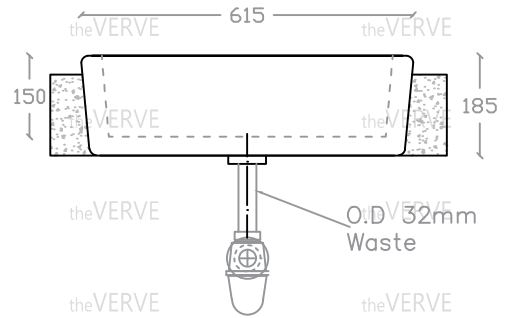

theVERVE VIM VS 2031

Semi-Recessed Vanity Basin
 Basin : L495mm x W615mm x H185mm

Top view

Side view

Front view

*ALL MEASUREMENT ARE CORRECT AS PER DATE OF MEASUREMENT

*ALL DIMENSION TOLERANCE $\pm 10\text{mm}$

*WEIGHT TOLERANCE $\pm 5\%$

Measurement By:	Victor	Verified By:		Prepared By:	Victor
	10.01.2025				10.07.2025

the **VERVE**
 COLLEZIONE DI LUSSO