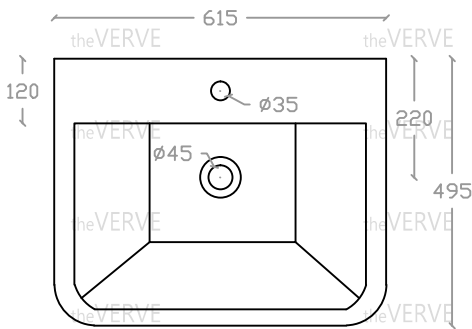

theVERVE VIM VS 2031

Semi-Recessed Vanity Basin
 Basin : L495mm x W615mm x H185mm

Top view

Side view

Front view

*ALL MEASUREMENT ARE CORRECT AS PER DATE OF MEASUREMENT

*ALL DIMENSION TOLERANCE $\pm 10\text{mm}$

*WEIGHT TOLERANCE $\pm 5\%$

Measurement By:	Victor	Verified By:		Prepared By:	Victor
	10.01.2025				10.07.2025

the **VERVE**
 COLLEZIONE DI LUSSO