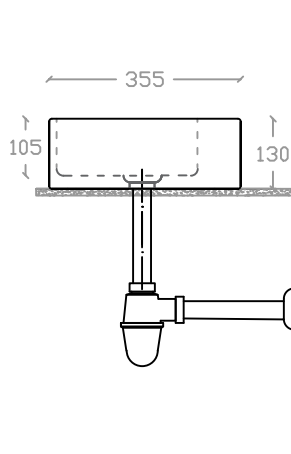

theVERVE VIM VA 2191

Wall Hung / Art Vanity Basin

Basin : L355mm x W705mm x H130mm

Top view

Side view

Front view

Measurement By:	Rebekah & Victor	Verified By:		Prepared By:	Victor
	19.03.2024				19.03.2024

the **VERVE**
COLLEZIONE DI LUSO