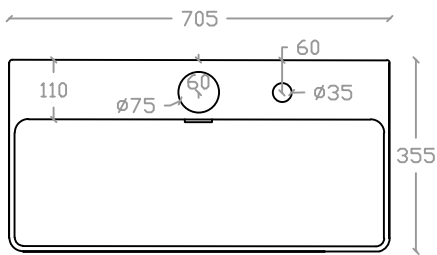

theVERVE VIM VA 2191

Wall Hung / Art Vanity Basin

Basin : L355mm x W705mm x H130mm

Top view

Side view

Front view

Measurement By:	Rebekah & Victor	Verified By:		Prepared By:	Victor
	19.03.2024				19.03.2024

the **VERVE**
COLLEZIONE DI LUSO