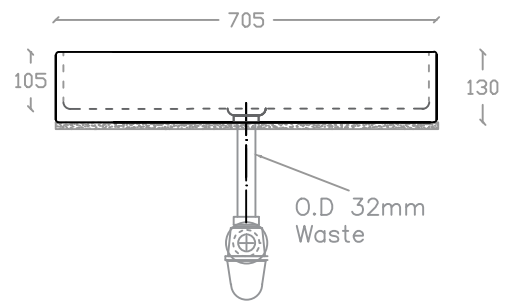

theVERVE VIM VA 2191

Wall Hung / Art Vanity Basin

Basin : L355mm x W705mm x H130mm

Top view

Side view

Front view

Measurement By:	Rebekah & Victor	Verified By:		Prepared By:	Victor
	19.03.2024				19.03.2024

the **VERVE**
COLLEZIONE DI LUSO