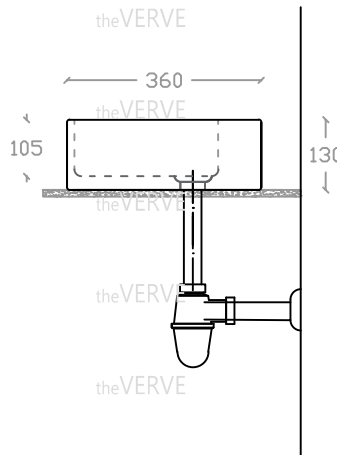

theVERVE VIM VA 2171

Wall Hung / Art Vanity Basin
 Basin : L360mm x W610mm x H130mm

Top view

Side view

Front view

- *ALL MEASUREMENT ARE CORRECT AS PER DATE OF MEASUREMENT
- *ALL DIMENSION TOLERANCE $\pm 10\text{mm}$
- *WEIGHT TOLERANCE $\pm 5\%$