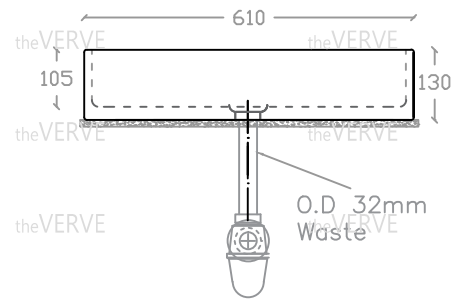

theVERVE VIM VA 2171

Wall Hung / Art Vanity Basin
 Basin : L360mm x W610mm x H130mm

Top view

Side view

Front view

- *ALL MEASUREMENT ARE CORRECT AS PER DATE OF MEASUREMENT
- *ALL DIMENSION TOLERANCE $\pm 10\text{mm}$
- *WEIGHT TOLERANCE $\pm 5\%$