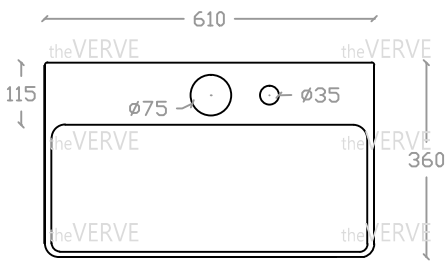

theVERVE VIM VA 2171

Wall Hung / Art Vanity Basin
 Basin : L360mm x W610mm x H130mm

Top view

Side view

Front view

- *ALL MEASUREMENT ARE CORRECT AS PER DATE OF MEASUREMENT
- *ALL DIMENSION TOLERANCE $\pm 10\text{mm}$
- *WEIGHT TOLERANCE $\pm 5\%$