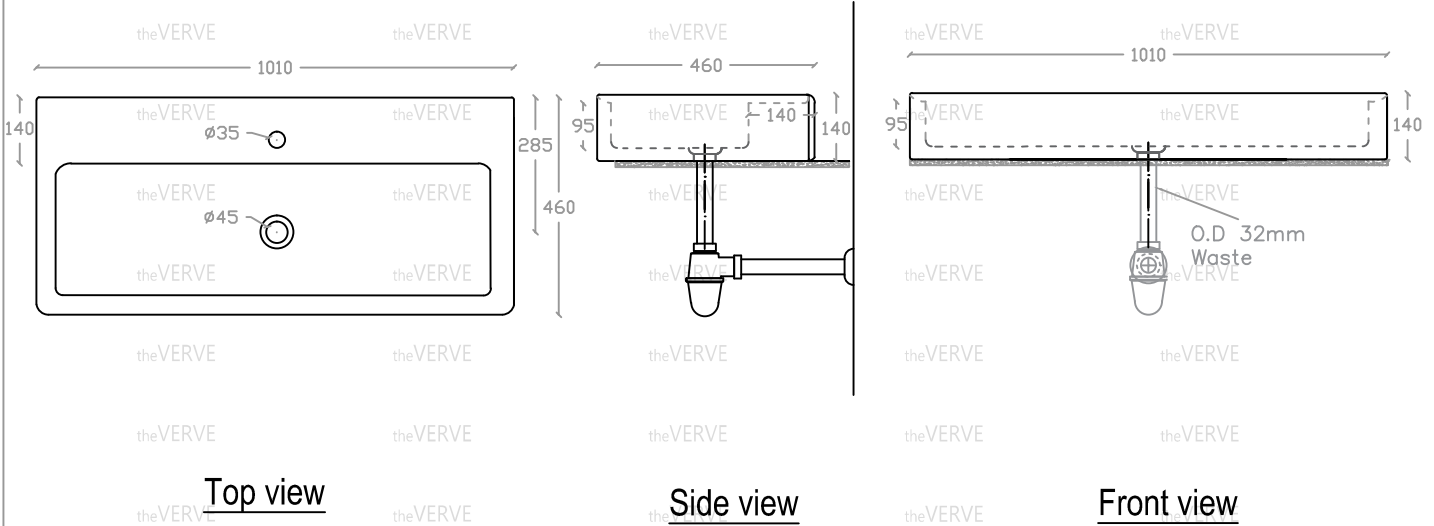

theVERVE VIM VA 2151

Wall Hung / Art Vanity Basin
 Basin : L460mm x W1010mm x H140mm

- *ALL MEASUREMENT ARE CORRECT AS PER DATE OF MEASUREMENT
- *ALL DIMENSION TOLERANCE ± 10 mm
- *WEIGHT TOLERANCE $\pm 5\%$

Measurement By:	Victor	Verified By:		Prepared By:	Victor
	29.03.2024				10.07.2025

theVERVE
 COLLEZIONE DI LUSSO