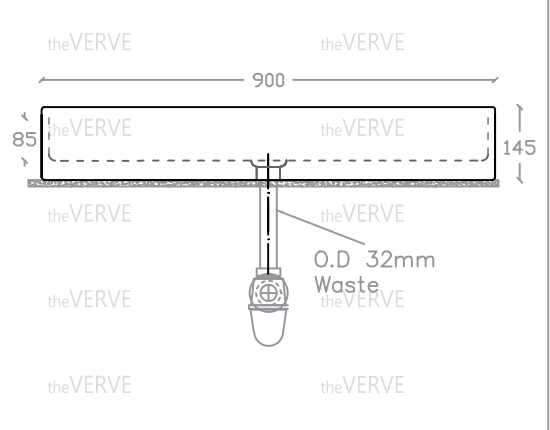

theVERVE VIM VA 2141

Wall Hung / Art Vanity Basin
 Basin : L465mm x W900mm x H145mm

Top view

Side view

Front view

- *ALL MEASUREMENT ARE CORRECT AS PER DATE OF MEASUREMENT
- *ALL DIMENSION TOLERANCE $\pm 10\text{mm}$
- *WEIGHT TOLERANCE $\pm 5\%$

Measurement By:	Victor	Verified By:		Prepared By:	Victor
	29.03.2024				29.03.2024

theVERVE
 COLLEZIONE DI LUSO