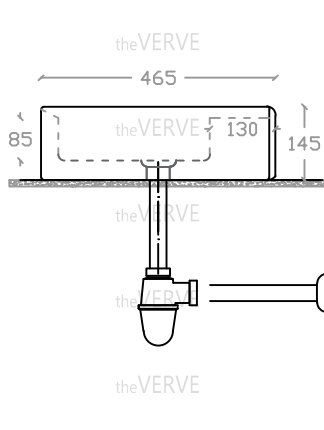

theVERVE VIM VA 2141

Wall Hung / Art Vanity Basin
 Basin : L465mm x W900mm x H145mm

Top view

Side view

Front view

- *ALL MEASUREMENT ARE CORRECT AS PER DATE OF MEASUREMENT
- *ALL DIMENSION TOLERANCE $\pm 10\text{mm}$
- *WEIGHT TOLERANCE $\pm 5\%$

Measurement By:	Victor	Verified By:		Prepared By:	Victor
	29.03.2024				29.03.2024

theVERVE
 COLLEZIONE DI LUSO