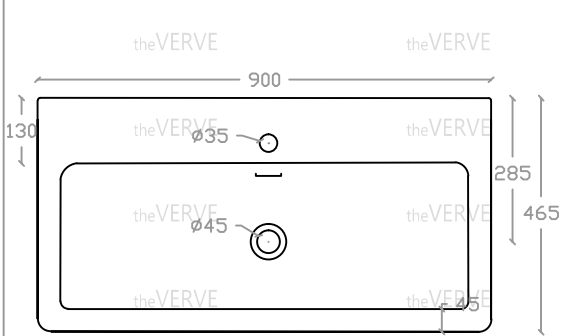

theVERVE VIM VA 2141

Wall Hung / Art Vanity Basin
 Basin : L465mm x W900mm x H145mm

Top view

Side view

Front view

- *ALL MEASUREMENT ARE CORRECT AS PER DATE OF MEASUREMENT
- *ALL DIMENSION TOLERANCE $\pm 10\text{mm}$
- *WEIGHT TOLERANCE $\pm 5\%$

Measurement By:	Victor	Verified By:		Prepared By:	Victor
	29.03.2024				29.03.2024

theVERVE
 COLLEZIONE DI LUSO