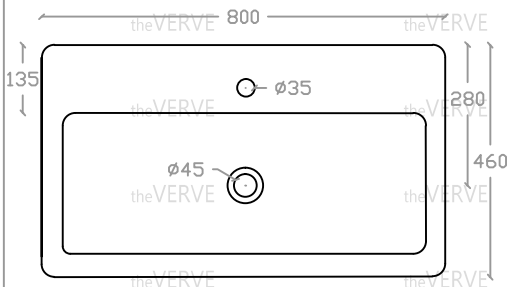

theVERVE VIM VA 2131

Wall Hung / Art Vanity Basin
 Basin : L460mm x W800mm x H130mm

Top view

Side view

Front view

- *ALL MEASUREMENT ARE CORRECT AS PER DATE OF MEASUREMENT
- *ALL DIMENSION TOLERANCE $\pm 10\text{mm}$
- *WEIGHT TOLERANCE $\pm 5\%$

Measurement By:	Rebekah & Victor	Verified By:		Prepared By:	Victor
	11.03.2024				10.07.2025

the **VERVE**
 COLLEZIONE DI LUSO