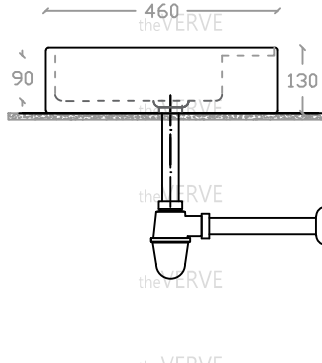

theVERVE VIM VA 2131

Wall Hung / Art Vanity Basin
 Basin : L460mm x W800mm x H130mm

Top view

Side view

Front view

- *ALL MEASUREMENT ARE CORRECT AS PER DATE OF MEASUREMENT
- *ALL DIMENSION TOLERANCE $\pm 10\text{mm}$
- *WEIGHT TOLERANCE $\pm 5\%$

Measurement By:	Rebekah & Victor	Verified By:		Prepared By:	Victor
	11.03.2024				10.07.2025

the **VERVE**
 COLLEZIONE DI LUSO