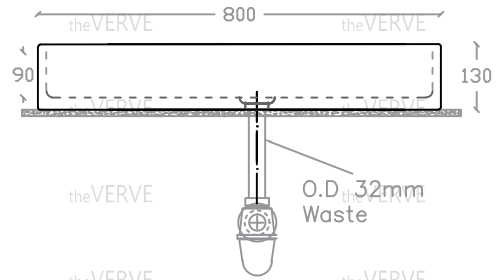

theVERVE VIM VA 2131

Wall Hung / Art Vanity Basin
 Basin : L460mm x W800mm x H130mm

Top view

Side view

Front view

- *ALL MEASUREMENT ARE CORRECT AS PER DATE OF MEASUREMENT
- *ALL DIMENSION TOLERANCE $\pm 10\text{mm}$
- *WEIGHT TOLERANCE $\pm 5\%$

Measurement By:	Rebekah & Victor	Verified By:		Prepared By:	Victor
	11.03.2024				10.07.2025

the **VERVE**
 COLLEZIONE DI LUSO