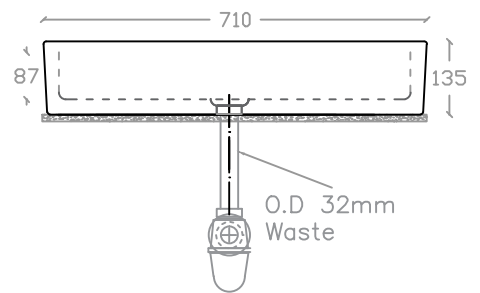

theVERVE VIM VA 2121

Wall Hung / Art Vanity Basin

Basin : L465mm x W710mm x H135mm

Top view

Side view

Front view

Measurement By:	Victor	Verified By:		Prepared By:	Victor
	17.01.2025				27.01.2025

the **VERVE**
COLLEZIONE DI LUSO