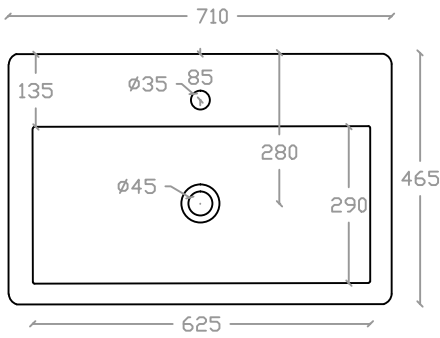

theVERVE VIM VA 2121

Wall Hung / Art Vanity Basin

Basin : L465mm x W710mm x H135mm

Top view

Side view

Front view

Measurement By:	Victor	Verified By:		Prepared By:	Victor
	17.01.2025				27.01.2025

the **VERVE**
COLLEZIONE DI LUSO