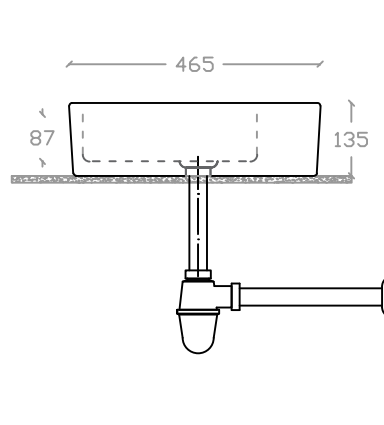

theVERVE VIM VA 2121

Wall Hung / Art Vanity Basin

Basin : L465mm x W710mm x H135mm

Top view

Side view

Front view

Measurement By:	Victor	Verified By:		Prepared By:	Victor
	17.01.2025				27.01.2025

the **VERVE**
COLLEZIONE DI LUSO