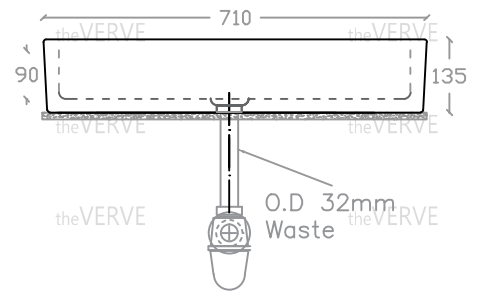

theVERVE VIM VA 2121

Wall Hung/ Art Vanity Basin
 Basin : L465mm x W710mm x H135mm

Top view

Side view

Front view

- *ALL MEASUREMENT ARE CORRECT AS PER DATE OF MEASUREMENT
- *ALL DIMENSION TOLERANCE ± 10 mm
- *WEIGHT TOLERANCE $\pm 5\%$

Measurement By:	Victor	Verified By:		Prepared By:	Victor
	17.01.2025				10.07.2025

the **VERVE**
 COLLEZIONE DI LUSO