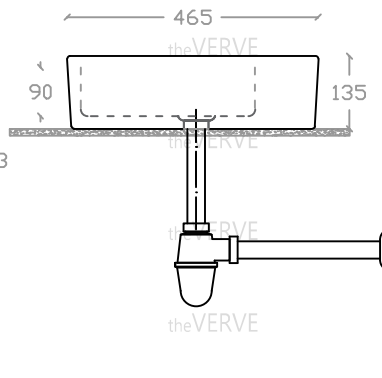

theVERVE VIM VA 2121

Wall Hung/ Art Vanity Basin
 Basin : L465mm x W710mm x H135mm

Top view

Side view

Front view

- *ALL MEASUREMENT ARE CORRECT AS PER DATE OF MEASUREMENT
- *ALL DIMENSION TOLERANCE ± 10 mm
- *WEIGHT TOLERANCE $\pm 5\%$

Measurement By:	Victor	Verified By:		Prepared By:	Victor
	17.01.2025				10.07.2025

the **VERVE**
 COLLEZIONE DI LUSO