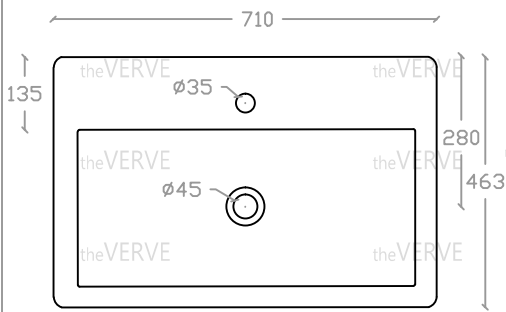

theVERVE VIM VA 2121

Wall Hung/ Art Vanity Basin
 Basin : L465mm x W710mm x H135mm

Top view

Side view

Front view

- *ALL MEASUREMENT ARE CORRECT AS PER DATE OF MEASUREMENT
- *ALL DIMENSION TOLERANCE ± 10 mm
- *WEIGHT TOLERANCE $\pm 5\%$

Measurement By:	Victor	Verified By:		Prepared By:	Victor
	17.01.2025				10.07.2025

the **VERVE**
 COLLEZIONE DI LUSO