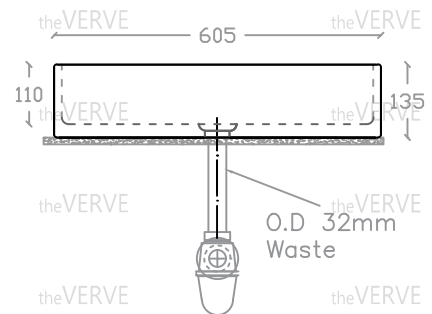

theVERVE VIM VA 2111

Wall Hung/ Art Vanity Basin

Basin : L460mm x W605mm x H135mm

Top view

Side view

Front view

*ALL MEASUREMENT ARE CORRECT AS PER DATE OF MEASUREMENT

*ALL DIMENSION TOLERANCE ± 10 mm

*WEIGHT TOLERANCE $\pm 5\%$

Measurement By:	Victor	Verified By:		Prepared By:	Victor
	01.04.2024				10.07.2025

theVERVE
COLLEZIONE DI LUSO