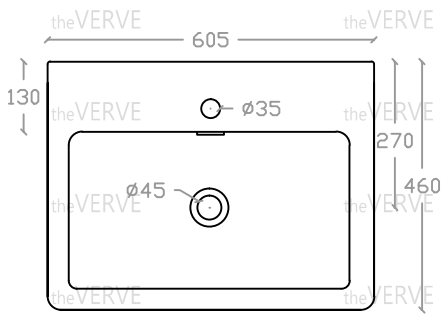

theVERVE VIM VA 2111

Wall Hung/ Art Vanity Basin

Basin : L460mm x W605mm x H135mm

Top view

Side view

Front view

*ALL MEASUREMENT ARE CORRECT AS PER DATE OF MEASUREMENT

*ALL DIMENSION TOLERANCE ± 10 mm

*WEIGHT TOLERANCE $\pm 5\%$

Measurement By:	Victor	Verified By:		Prepared By:	Victor
	01.04.2024				10.07.2025

theVERVE
COLLEZIONE DI LUSO