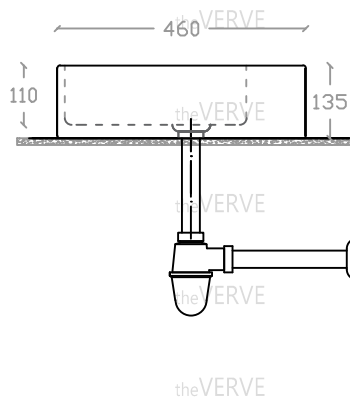

theVERVE VIM VA 2111

Wall Hung/ Art Vanity Basin

Basin : L460mm x W605mm x H135mm

Top view

Side view

Front view

*ALL MEASUREMENT ARE CORRECT AS PER DATE OF MEASUREMENT

*ALL DIMENSION TOLERANCE ± 10 mm

*WEIGHT TOLERANCE $\pm 5\%$

Measurement By:	Victor	Verified By:		Prepared By:	Victor
	01.04.2024				10.07.2025

theVERVE
COLLEZIONE DI LUSO