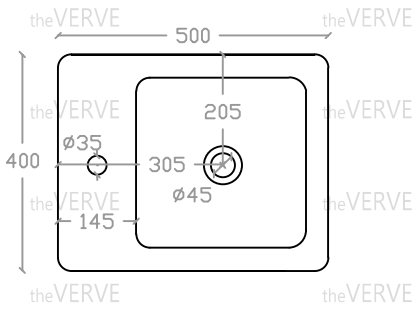

theVERVE VIM VA 2101

Art Vanity Basin

Basin : L400mm x W500mm x H140mm

Top view

Side view

Front view

*ALL MEASUREMENT ARE CORRECT AS PER DATE OF MEASUREMENT

*ALL DIMENSION TOLERANCE $\pm 10\text{mm}$

*WEIGHT TOLERANCE $\pm 5\%$

Measurement By:	Victor	Verified By:		Prepared By:	Victor
	22.01.2025				10.07.2025

the **VERVE**
COLLEZIONE DI LUSO