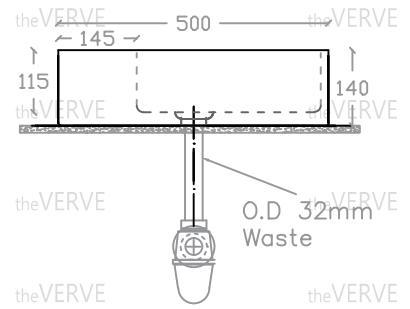

theVERVE VIM VA 2101

Art Vanity Basin

Basin : L400mm x W500mm x H140mm

Top view

Side view

Front view

*ALL MEASUREMENT ARE CORRECT AS PER DATE OF MEASUREMENT

*ALL DIMENSION TOLERANCE $\pm 10\text{mm}$

*WEIGHT TOLERANCE $\pm 5\%$

Measurement By:	Victor	Verified By:		Prepared By:	Victor
	22.01.2025				10.07.2025

the **VERVE**
COLLEZIONE DI LUSO