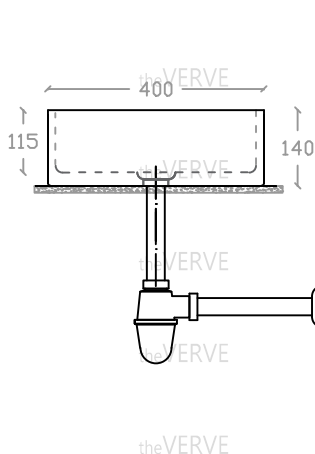

theVERVE VIM VA 2101

Art Vanity Basin

Basin : L400mm x W500mm x H140mm

Top view

Side view

Front view

*ALL MEASUREMENT ARE CORRECT AS PER DATE OF MEASUREMENT

*ALL DIMENSION TOLERANCE $\pm 10\text{mm}$

*WEIGHT TOLERANCE $\pm 5\%$

Measurement By:	Victor	Verified By:		Prepared By:	Victor
	22.01.2025				10.07.2025

the **VERVE**
COLLEZIONE DI LUSO