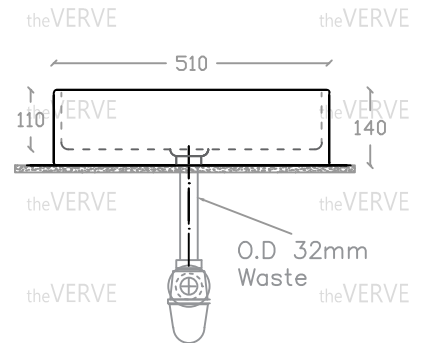

theVERVE VIM VA 2091

Wall Hung / Art Vanity Basin
 Basin : L410mm x W510mm x H140mm

Top view

Side view

Front view

- *ALL MEASUREMENT ARE CORRECT AS PER DATE OF MEASUREMENT
- *ALL DIMENSION TOLERANCE ± 10 mm
- *WEIGHT TOLERANCE $\pm 5\%$

Measurement By:	Victor & Kajim	Verified By:		Prepared By:	Victor
	22.07.2024				18.07.2025

the **VERVE**
 COLLEZIONE DI LUSO