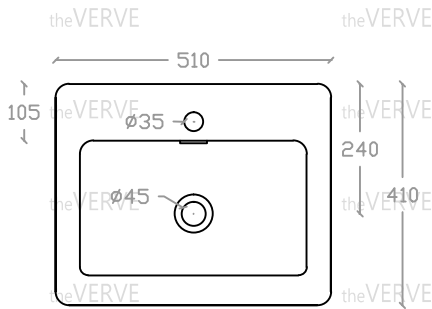

theVERVE VIM VA 2091

Wall Hung / Art Vanity Basin
 Basin : L410mm x W510mm x H140mm

Top view

Side view

Front view

- *ALL MEASUREMENT ARE CORRECT AS PER DATE OF MEASUREMENT
- *ALL DIMENSION TOLERANCE ± 10 mm
- *WEIGHT TOLERANCE $\pm 5\%$

Measurement By:	Victor & Kajim	Verified By:		Prepared By:	Victor
	22.07.2024				18.07.2025

the **VERVE**
 COLLEZIONE DI LUSO