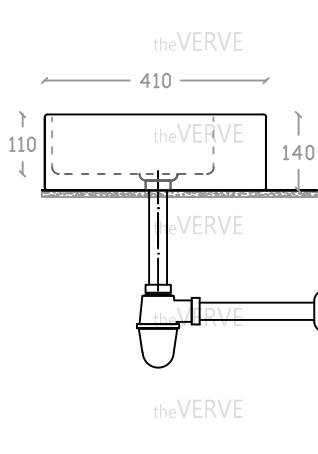

theVERVE VIM VA 2091

Wall Hung / Art Vanity Basin
 Basin : L410mm x W510mm x H140mm

Top view

Side view

Front view

- *ALL MEASUREMENT ARE CORRECT AS PER DATE OF MEASUREMENT
- *ALL DIMENSION TOLERANCE ± 10 mm
- *WEIGHT TOLERANCE $\pm 5\%$