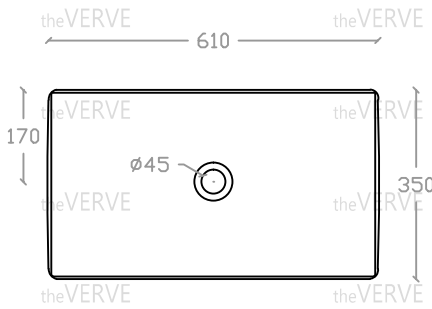

theVERVE VIM VA 2071

Art Vanity Basin

Basin : L350mm x W610mm x H110mm

Top view

Side view

Front view

- *ALL MEASUREMENT ARE CORRECT AS PER DATE OF MEASUREMENT
- *ALL DIMENSION TOLERANCE $\pm 10\text{mm}$
- *WEIGHT TOLERANCE $\pm 5\%$