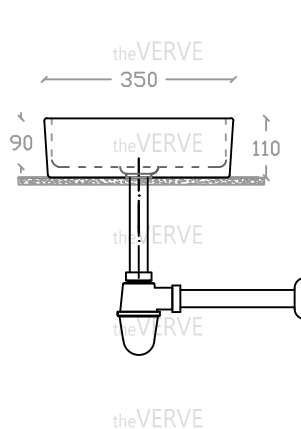

theVERVE VIM VA 2071

Art Vanity Basin

Basin : L350mm x W610mm x H110mm

Top view

Side view

Front view

- *ALL MEASUREMENT ARE CORRECT AS PER DATE OF MEASUREMENT
- *ALL DIMENSION TOLERANCE $\pm 10\text{mm}$
- *WEIGHT TOLERANCE $\pm 5\%$