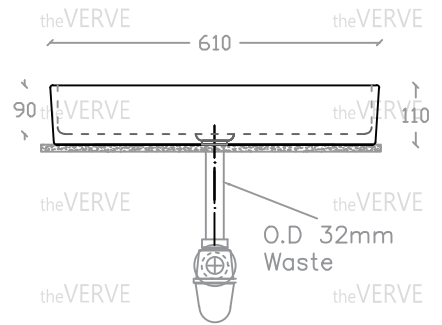

theVERVE VIM VA 2071

Art Vanity Basin

Basin : L350mm x W610mm x H110mm

Top view

Side view

Front view

- *ALL MEASUREMENT ARE CORRECT AS PER DATE OF MEASUREMENT
- *ALL DIMENSION TOLERANCE $\pm 10\text{mm}$
- *WEIGHT TOLERANCE $\pm 5\%$