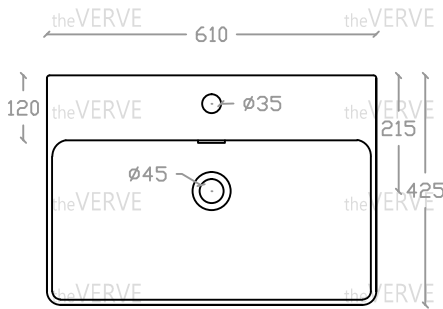

theVERVE VIM VA 2061

Wall Hung / Art Vanity Basin

Basin : L425mm x W610mm x H135mm

Top view

Side view

Front view

- *ALL MEASUREMENT ARE CORRECT AS PER DATE OF MEASUREMENT
- *ALL DIMENSION TOLERANCE $\pm 10\text{mm}$
- *WEIGHT TOLERANCE $\pm 5\%$