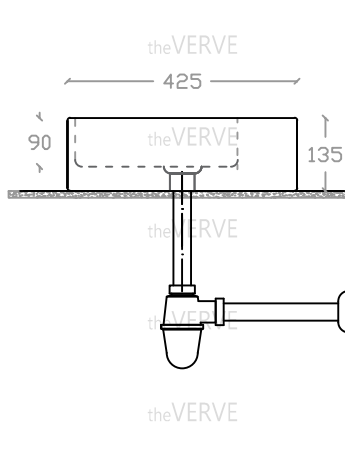

theVERVE VIM VA 2061

Wall Hung / Art Vanity Basin

Basin : L425mm x W610mm x H135mm

Top view

Side view

Front view

- *ALL MEASUREMENT ARE CORRECT AS PER DATE OF MEASUREMENT
- *ALL DIMENSION TOLERANCE $\pm 10\text{mm}$
- *WEIGHT TOLERANCE $\pm 5\%$