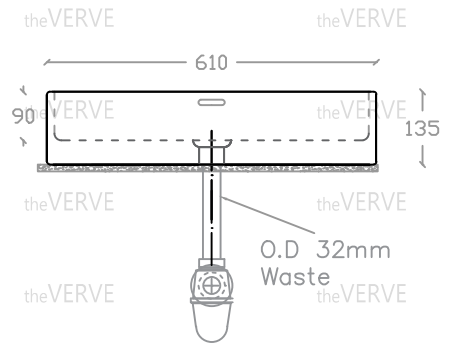

theVERVE VIM VA 2061

Wall Hung / Art Vanity Basin

Basin : L425mm x W610mm x H135mm

Top view

Side view

Front view

- *ALL MEASUREMENT ARE CORRECT AS PER DATE OF MEASUREMENT
- *ALL DIMENSION TOLERANCE $\pm 10\text{mm}$
- *WEIGHT TOLERANCE $\pm 5\%$