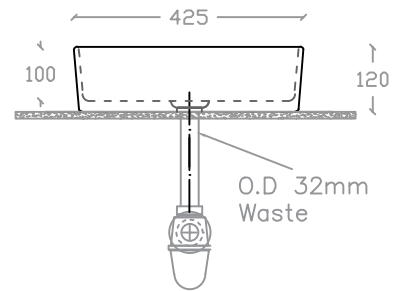

theVERVE VIM VA 2031

Art Vanity Basin

Basin : L425mm x W425mm x H120mm

Top view

Side view

Front view

Measurement By:	Victor	Verified By:		Prepared By:	Victor
	23.01.2025				24.01.2025

the **VERVE**
COLLEZIONE DI LUSO