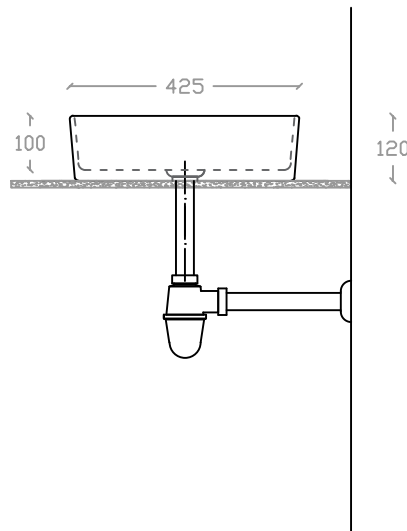

theVERVE VIM VA 2031

Art Vanity Basin

Basin : L425mm x W425mm x H120mm

Top view

Side view

Front view

Measurement By:	Victor	Verified By:		Prepared By:	Victor
	23.01.2025				24.01.2025

the **VERVE**
COLLEZIONE DI LUSO