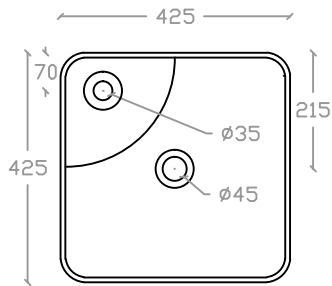

theVERVE VIM VA 2031

Art Vanity Basin

Basin : L425mm x W425mm x H120mm

Top view

Side view

Front view

Measurement By:	Victor	Verified By:		Prepared By:	Victor
	23.01.2025				24.01.2025

the **VERVE**
COLLEZIONE DI LUSO