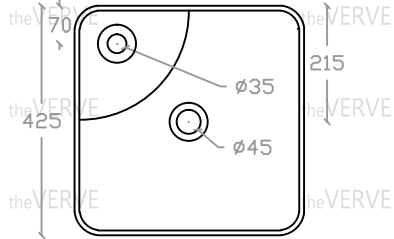

theVERVE VIM VA 2031

Art Vanity Basin

Basin : L425mm x W425mm x H120mm

theVERVE

theVERVE

theVERVE

theVERVE

theVERVE

theVERVE

theVERVE

theVERVE

theVERVE

theVERVE

Top view

Side view

Front view

*ALL MEASUREMENT ARE CORRECT AS PER DATE OF MEASUREMENT

*ALL DIMENSION TOLERANCE $\pm 10\text{mm}$

*WEIGHT TOLERANCE $\pm 5\%$

Measurement By:	Victor	Verified By:		Prepared By:	Victor
	23.01.2025				10.07.2025