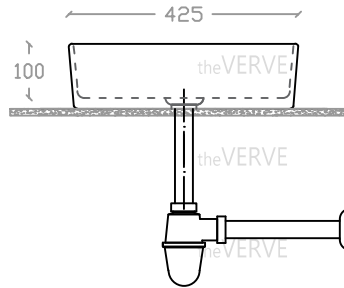

theVERVE VIM VA 2031

Art Vanity Basin

Basin : L425mm x W425mm x H120mm

theVERVE

theVERVE

theVERVE

theVERVE

theVERVE

theVERVE

theVERVE

theVERVE

theVERVE

theVERVE

Top view

Side view

Front view

*ALL MEASUREMENT ARE CORRECT AS PER DATE OF MEASUREMENT

*ALL DIMENSION TOLERANCE $\pm 10\text{mm}$

*WEIGHT TOLERANCE $\pm 5\%$

Measurement By:	Victor	Verified By:		Prepared By:	Victor
	23.01.2025				10.07.2025