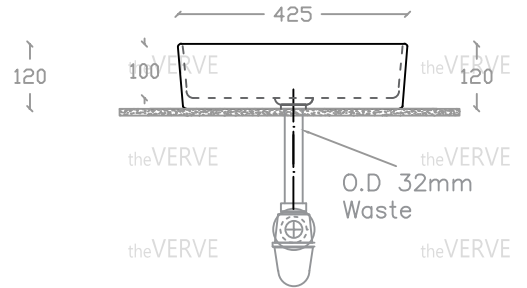

theVERVE VIM VA 2031

Art Vanity Basin

Basin : L425mm x W425mm x H120mm

theVERVE

theVERVE

theVERVE

theVERVE

theVERVE

theVERVE

theVERVE

theVERVE

theVERVE

theVERVE

Top view

Side view

Front view

*ALL MEASUREMENT ARE CORRECT AS PER DATE OF MEASUREMENT

*ALL DIMENSION TOLERANCE $\pm 10\text{mm}$

*WEIGHT TOLERANCE $\pm 5\%$

Measurement By:	Victor	Verified By:		Prepared By:	Victor
	23.01.2025				10.07.2025