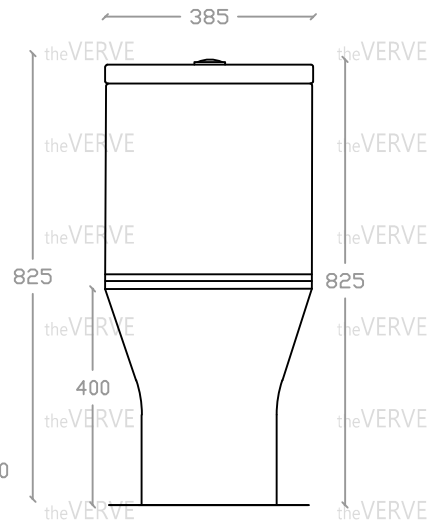

## theVERVE PILDOOR VW 2022

Rimless Close-Coupled Washdown WC

Size : L685mm x W385mm x H825mm

P Trap: 180mm

S Trap: 250mm

theVERVE

theVERVE

theVERVE

theVERVE

theVERVE

theVERVE

theVERVE

theVERVE

Top view

Side view

Front view

\*ALL MEASUREMENT ARE CORRECT AS PER DATE OF MEASUREMENT

\*ALL DIMENSION TOLERANCE  $\pm 10\text{mm}$

\*WEIGHT TOLERANCE  $\pm 5\%$

Measurement By:	Rebekah & Hui Yu	Verified By:		Prepared By:	Victor
	16.03.2023				11.07.2025