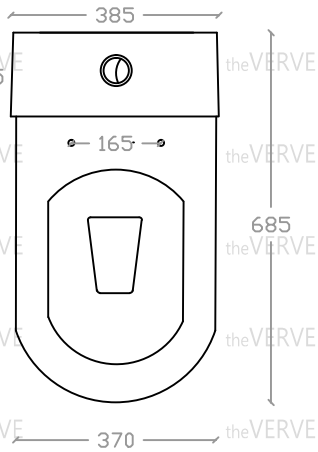

## theVERVE PILDOOR VW 2022

Rimless Close-Coupled Washdown WC

Size : L685mm x W385mm x H825mm

P Trap: 180mm

S Trap: 250mm

theVERVE

theVERVE

theVERVE

theVERVE

theVERVE

theVERVE

theVERVE

theVERVE

Top view

Side view

Front view

\*ALL MEASUREMENT ARE CORRECT AS PER DATE OF MEASUREMENT

\*ALL DIMENSION TOLERANCE  $\pm 10\text{mm}$

\*WEIGHT TOLERANCE  $\pm 5\%$

Measurement By:	Rebekah & Hui Yu	Verified By:		Prepared By:	Victor
	16.03.2023				11.07.2025