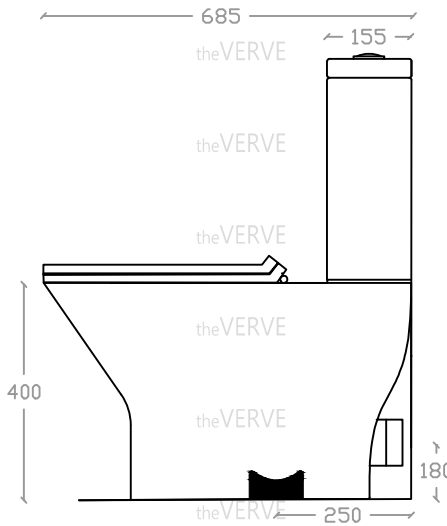

theVERVE

theVERVE

theVERVE

theVERVE

theVERVE

Top view

Side view

Front view

\*ALL MEASUREMENT ARE CORRECT AS PER DATE OF MEASUREMENT

\*ALL DIMENSION TOLERANCE  $\pm 10\text{mm}$

\*WEIGHT TOLERANCE  $\pm 5\%$

Measurement By:	Rebekah & Hui Yu	Verified By:		Prepared By:	Victor
	16.03.2023				11.07.2025