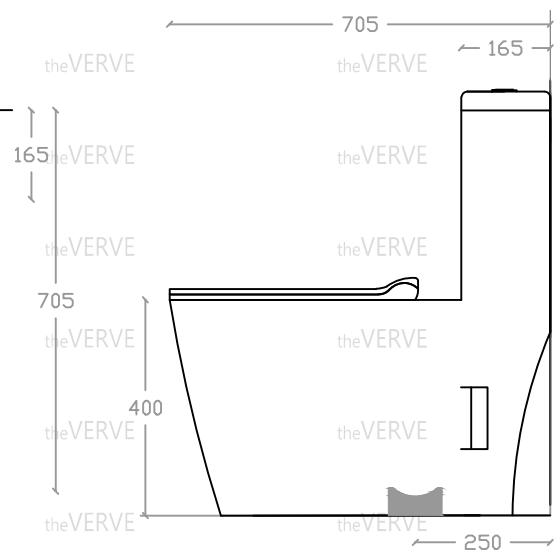

theVERVE PILDOOR VW 1102

Rimless Washdown One-Piece WC Suite

Size : L705mm x W380mm x H785mm

P Trap: 180mm

S Trap: 250mm

Top view

Side view

Front view

*ALL MEASUREMENT ARE CORRECT AS PER DATE OF MEASUREMENT

*ALL DIMENSION TOLERANCE $\pm 10\text{mm}$

*WEIGHT TOLERANCE $\pm 5\%$

Measurement By:	Victor	Verified By:		Prepared By:	Victor
	05.05.2025				11.07.2025