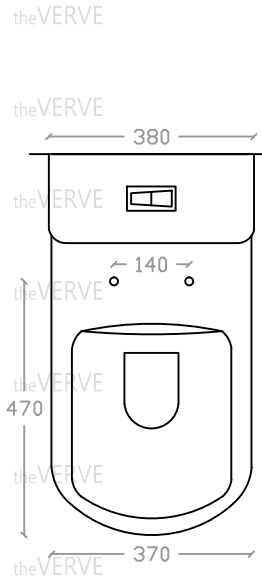

theVERVE PILDOOR VW 1102

Rimless Washdown One-Piece WC Suite

Size : L705mm x W380mm x H785mm

P Trap: 180mm

S Trap: 250mm

Top view

Side view

Front view

*ALL MEASUREMENT ARE CORRECT AS PER DATE OF MEASUREMENT

*ALL DIMENSION TOLERANCE $\pm 10\text{mm}$

*WEIGHT TOLERANCE $\pm 5\%$

Measurement By:	Victor	Verified By:		Prepared By:	Victor
	05.05.2025				11.07.2025