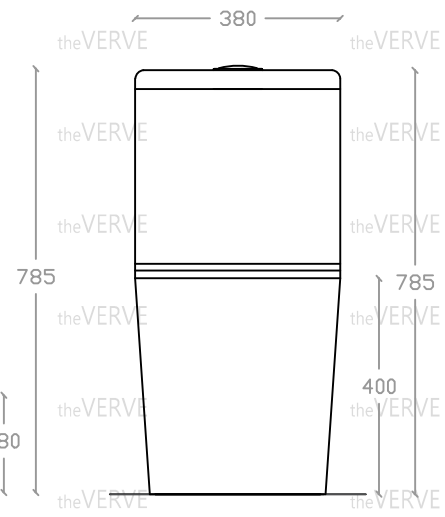

theVERVE PILDOOR VW 1102

Rimless Washdown One-Piece WC Suite

Size : L705mm x W380mm x H785mm

P Trap: 180mm

S Trap: 250mm

Top view

Side view

Front view

*ALL MEASUREMENT ARE CORRECT AS PER DATE OF MEASUREMENT

*ALL DIMENSION TOLERANCE $\pm 10\text{mm}$

*WEIGHT TOLERANCE $\pm 5\%$

Measurement By:	Victor	Verified By:		Prepared By:	Victor
	05.05.2025				11.07.2025