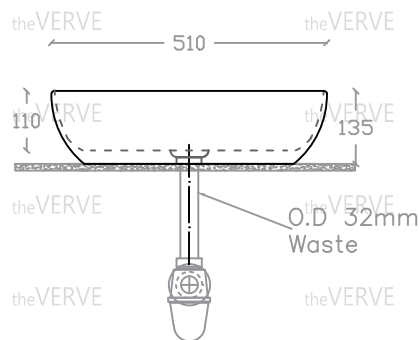

# theVERVE PILDOOR VA 2032

Art Vanity Basin

Basin : L390mm x W510mm x H135mm

Top view

Side view

Front view

\*ALL MEASUREMENT ARE CORRECT AS PER DATE OF MEASUREMENT

\*ALL DIMENSION TOLERANCE  $\pm 10\text{mm}$

\*WEIGHT TOLERANCE  $\pm 5\%$

Measurement By:	Rebekah & Victor	Verified By:		Prepared By:	Victor
	05.03.2024				11.07.2025

the **VERVE**  
COLLEZIONE DI LUSO