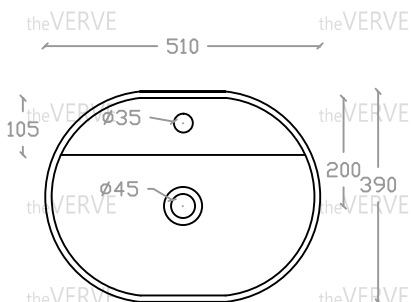

# theVERVE PILDOOR VA 2032

Art Vanity Basin

Basin : L390mm x W510mm x H135mm

Top view

Side view

Front view

\*ALL MEASUREMENT ARE CORRECT AS PER DATE OF MEASUREMENT

\*ALL DIMENSION TOLERANCE  $\pm 10\text{mm}$

\*WEIGHT TOLERANCE  $\pm 5\%$

Measurement By:	Rebekah & Victor	Verified By:		Prepared By:	Victor
	05.03.2024				11.07.2025

the **VERVE**  
COLLEZIONE DI LUSO