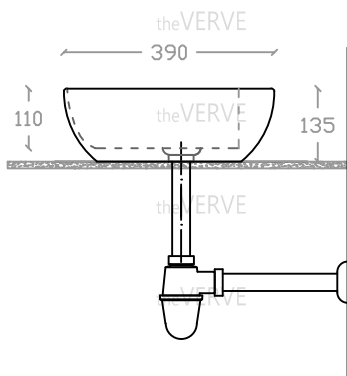

# theVERVE PILDOOR VA 2032

Art Vanity Basin

Basin : L390mm x W510mm x H135mm

Top view

Side view

Front view

\*ALL MEASUREMENT ARE CORRECT AS PER DATE OF MEASUREMENT

\*ALL DIMENSION TOLERANCE  $\pm 10\text{mm}$

\*WEIGHT TOLERANCE  $\pm 5\%$

Measurement By:	Rebekah & Victor	Verified By:		Prepared By:	Victor
	05.03.2024				11.07.2025

the **VERVE**  
COLLEZIONE DI LUSO