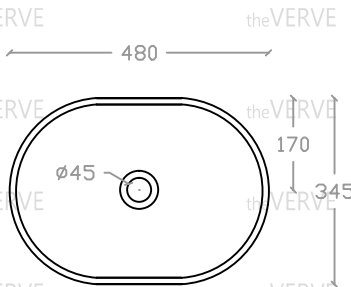

theVERVE PILDOOR VA 2022

Art Vanity Basin

Basin : L345mm x W480mm x H135mm

Top view

Side view

Front view

- *ALL MEASUREMENT ARE CORRECT AS PER DATE OF MEASUREMENT
- *ALL DIMENSION TOLERANCE $\pm 10\text{mm}$
- *WEIGHT TOLERANCE $\pm 5\%$

Measurement By:	Victor	Verified By:		Prepared By:	Victor
	23.01.2025				10.07.2025

the **VERVE**
COLLEZIONE DI LUSO