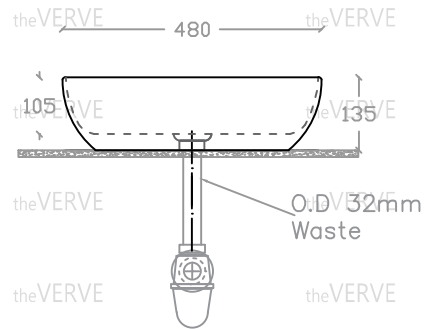

theVERVE PILDOOR VA 2022

Art Vanity Basin

Basin : L345mm x W480mm x H135mm

Top view

Side view

Front view

- *ALL MEASUREMENT ARE CORRECT AS PER DATE OF MEASUREMENT
- *ALL DIMENSION TOLERANCE $\pm 10\text{mm}$
- *WEIGHT TOLERANCE $\pm 5\%$

Measurement By:	Victor	Verified By:		Prepared By:	Victor
	23.01.2025				10.07.2025

the **VERVE**
COLLEZIONE DI LUSO