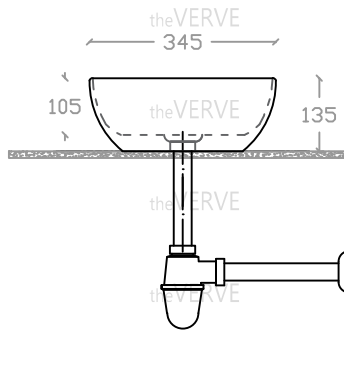

theVERVE PILDOOR VA 2022

Art Vanity Basin

Basin : L345mm x W480mm x H135mm

Top view

Side view

Front view

- *ALL MEASUREMENT ARE CORRECT AS PER DATE OF MEASUREMENT
- *ALL DIMENSION TOLERANCE $\pm 10\text{mm}$
- *WEIGHT TOLERANCE $\pm 5\%$

Measurement By:	Victor	Verified By:		Prepared By:	Victor
	23.01.2025				10.07.2025

the **VERVE**
COLLEZIONE DI LUSO