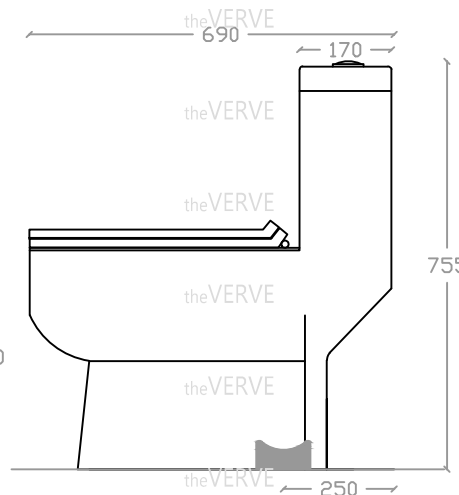

## theVERVE DRESDALE VW 1023-1

Rimless Washdown One-Piece WC Suite

Size : L690mm x W375mm x H755mm

S Trap: 250mm

Top view

Side view

Front view

\*ALL MEASUREMENT ARE CORRECT AS PER DATE OF MEASUREMENT

\*ALL DIMENSION TOLERANCE  $\pm 10\text{mm}$

\*WEIGHT TOLERANCE  $\pm 5\%$

|                 |                  |              |  |              |            |
|-----------------|------------------|--------------|--|--------------|------------|
| Measurement By: | Rebekah & Hui Yu | Verified By: |  | Prepared By: | Victor     |
|                 | 13.10.2022       |              |  |              | 11.07.2025 |