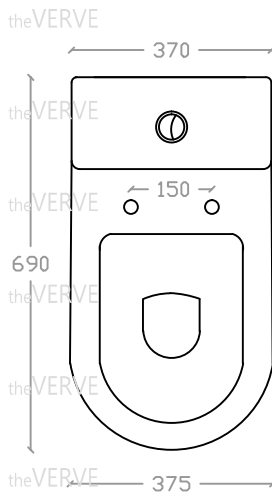

## theVERVE DRESDALE VW 1023-1

Rimless Washdown One-Piece WC Suite

Size : L690mm x W375mm x H755mm

S Trap: 250mm

Top view

Side view

Front view

\*ALL MEASUREMENT ARE CORRECT AS PER DATE OF MEASUREMENT

\*ALL DIMENSION TOLERANCE  $\pm 10\text{mm}$

\*WEIGHT TOLERANCE  $\pm 5\%$

|                 |                  |              |  |              |            |
|-----------------|------------------|--------------|--|--------------|------------|
| Measurement By: | Rebekah & Hui Yu | Verified By: |  | Prepared By: | Victor     |
|                 | 13.10.2022       |              |  |              | 11.07.2025 |