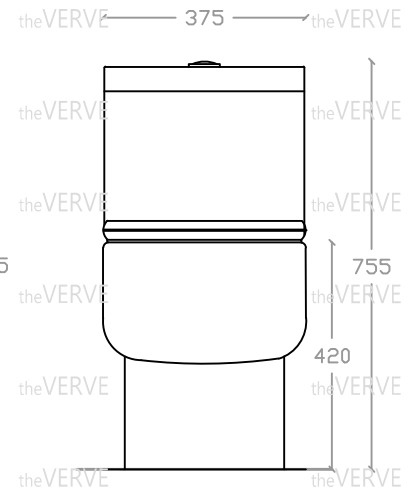

## theVERVE DRESDALE VW 1023-1

Rimless Washdown One-Piece WC Suite

Size : L690mm x W375mm x H755mm

S Trap: 250mm

Top view

Side view

Front view

\*ALL MEASUREMENT ARE CORRECT AS PER DATE OF MEASUREMENT

\*ALL DIMENSION TOLERANCE  $\pm 10\text{mm}$

\*WEIGHT TOLERANCE  $\pm 5\%$

|                 |                  |              |  |              |            |
|-----------------|------------------|--------------|--|--------------|------------|
| Measurement By: | Rebekah & Hui Yu | Verified By: |  | Prepared By: | Victor     |
|                 | 13.10.2022       |              |  |              | 11.07.2025 |