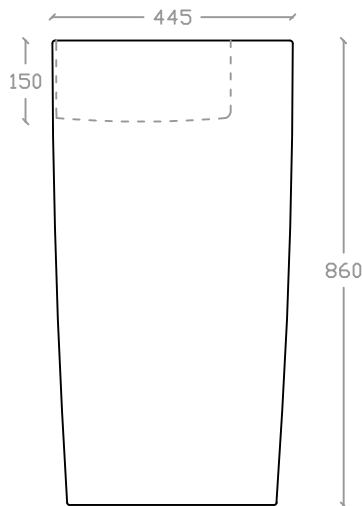

theVERVE DRESDALE VSB 2043

Standing Basin

Basin : L445mm x W445mm x H860mm

Top view

Side view

Front view

Measurement By:	Victor & Kajim	Verified By:		Prepared By:	Victor
	26.07.2024				30.07.2024

the **VERVE**
COLLEZIONE DI LUSO