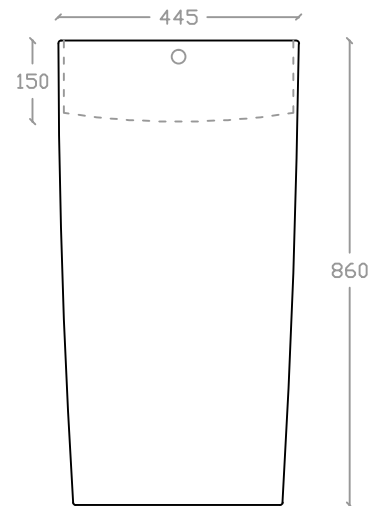

theVERVE DRESDALE VSB 2043

Standing Basin

Basin : L445mm x W445mm x H860mm

Top view

Side view

Front view

Measurement By:	Victor & Kajim	Verified By:		Prepared By:	Victor
	26.07.2024				30.07.2024

the **VERVE**
COLLEZIONE DI LUSO