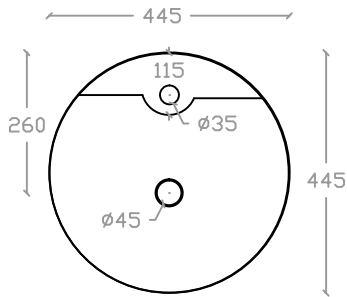

theVERVE DRESDALE VSB 2043

Standing Basin

Basin : L445mm x W445mm x H860mm

Top view

Side view

Front view

Measurement By:	Victor & Kajim	Verified By:		Prepared By:	Victor
	26.07.2024				30.07.2024

the **VERVE**
COLLEZIONE DI LUSO