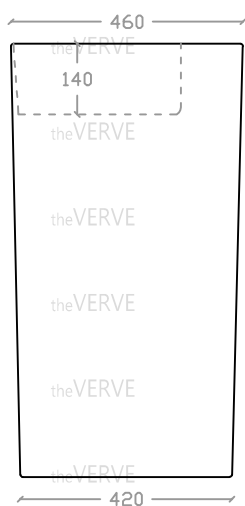

## theVERVE DRESDALE VSB 2043

Standing Basin

Basin : L460mm x W460mm x H860mm

Top view

Side view

Front view

Back view

\*ALL MEASUREMENT ARE CORRECT AS PER DATE OF MEASUREMENT

\*ALL DIMENSION TOLERANCE  $\pm 10\text{mm}$

\*WEIGHT TOLERANCE  $\pm 5\%$

Measurement By:	To be measured	Verified By:		Prepared By:	Victor
					11.07.2025

theVERVE  
COLLEZIONE DI LUSO