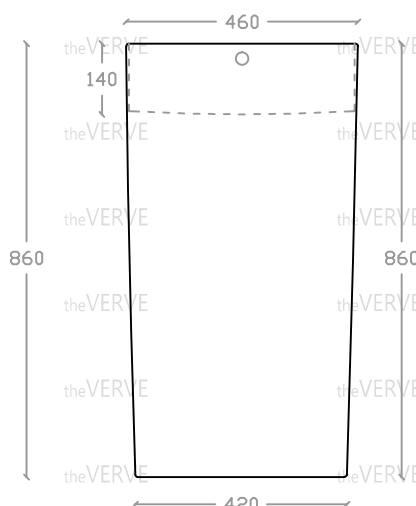

## theVERVE DRESDALE VSB 2043

Standing Basin

Basin : L460mm x W460mm x H860mm

Top view

Side view

Front view

Back view

\*ALL MEASUREMENT ARE CORRECT AS PER DATE OF MEASUREMENT

\*ALL DIMENSION TOLERANCE  $\pm 10\text{mm}$

\*WEIGHT TOLERANCE  $\pm 5\%$

Measurement By:	To be measured	Verified By:		Prepared By:	Victor
					11.07.2025

theVERVE  
COLLEZIONE DI LUSO