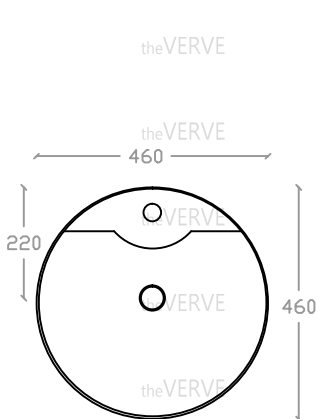

## theVERVE DRESDALE VSB 2043

Standing Basin

Basin : L460mm x W460mm x H860mm

Top view

Side view

Front view

Back view

\*ALL MEASUREMENT ARE CORRECT AS PER DATE OF MEASUREMENT

\*ALL DIMENSION TOLERANCE  $\pm 10\text{mm}$

\*WEIGHT TOLERANCE  $\pm 5\%$

Measurement By:	To be measured	Verified By:		Prepared By:	Victor
					11.07.2025

theVERVE  
COLLEZIONE DI LUSO