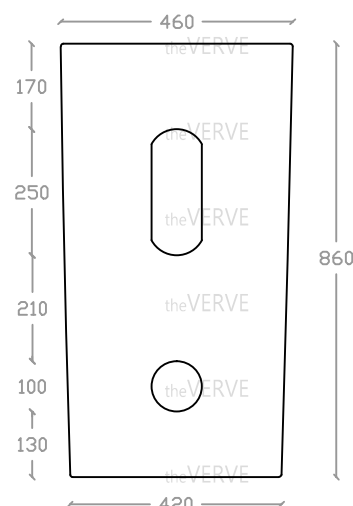

## theVERVE DRESDALE VSB 2043

Standing Basin

Basin : L460mm x W460mm x H860mm

Top view

Side view

Front view

Back view

\*ALL MEASUREMENT ARE CORRECT AS PER DATE OF MEASUREMENT

\*ALL DIMENSION TOLERANCE  $\pm 10\text{mm}$

\*WEIGHT TOLERANCE  $\pm 5\%$

Measurement By:	To be measured	Verified By:		Prepared By:	Victor
					11.07.2025

theVERVE  
COLLEZIONE DI LUSO