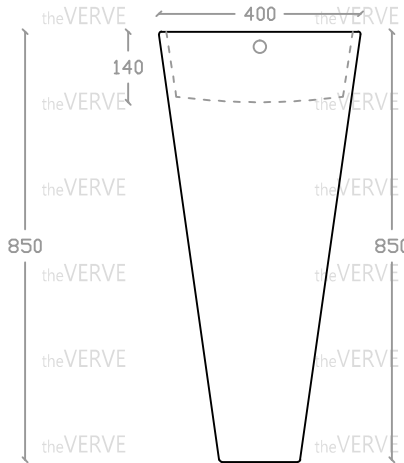

theVERVE DRESDALE VSB 2033

Standing Basin

Basin : L400mm x W400mm x H850mm

Top view

Side view

Front view

Front view

- *ALL MEASUREMENT ARE CORRECT AS PER DATE OF MEASUREMENT
- *ALL DIMENSION TOLERANCE $\pm 10\text{mm}$
- *WEIGHT TOLERANCE $\pm 5\%$

Measurement By:	To be measured	Verified By:		Prepared By:	Victor
					11.07.2025

theVERVE
COLLEZIONE DI LUSO