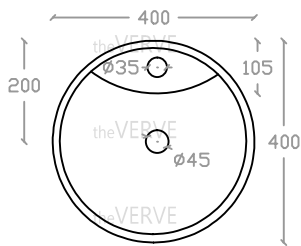

theVERVE DRESDALE VSB 2033

Standing Basin

Basin : L400mm x W400mm x H850mm

Top view

Side view

Front view

Front view

- *ALL MEASUREMENT ARE CORRECT AS PER DATE OF MEASUREMENT
- *ALL DIMENSION TOLERANCE $\pm 10\text{mm}$
- *WEIGHT TOLERANCE $\pm 5\%$

Measurement By:	To be measured	Verified By:		Prepared By:	Victor
					11.07.2025

theVERVE
COLLEZIONE DI LUSO