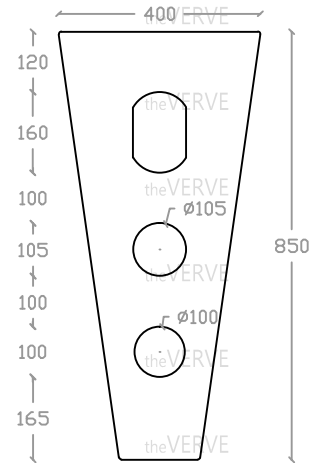

theVERVE DRESDALE VSB 2033

Standing Basin

Basin : L400mm x W400mm x H850mm

Top view

Side view

Front view

Front view

- *ALL MEASUREMENT ARE CORRECT AS PER DATE OF MEASUREMENT
- *ALL DIMENSION TOLERANCE $\pm 10\text{mm}$
- *WEIGHT TOLERANCE $\pm 5\%$

Measurement By:	To be measured	Verified By:		Prepared By:	Victor
					11.07.2025

theVERVE
COLLEZIONE DI LUSO