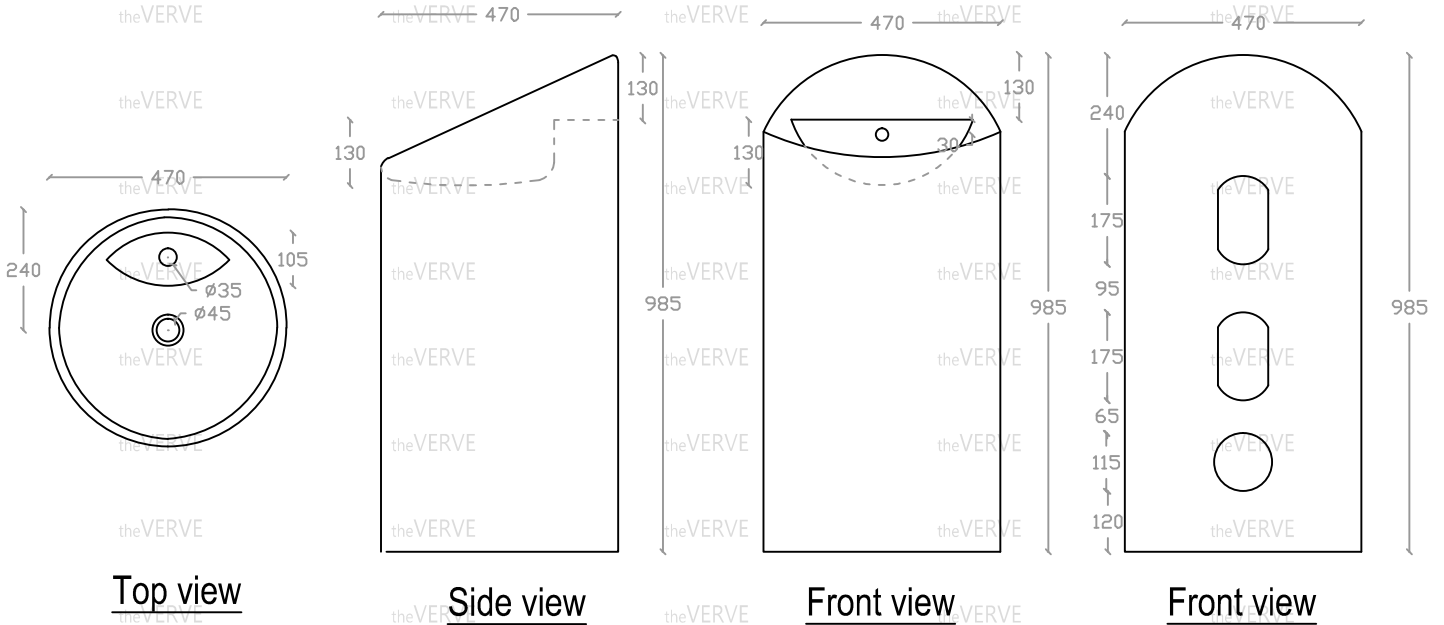

theVERVE DRESDALE VSB 2023

Standing Basin

Basin : L470mm x W470mm x H985mm

- *ALL MEASUREMENT ARE CORRECT AS PER DATE OF MEASUREMENT
- *ALL DIMENSION TOLERANCE ± 10 mm
- *WEIGHT TOLERANCE $\pm 5\%$

Measurement By:	Victor	Verified By:		Prepared By:	Victor
	17.04.2025				11.07.2025