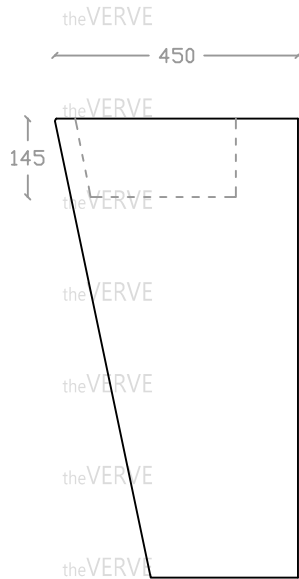

## theVERVE DRESDALE VSB 2003

Standing Basin

Basin : L450mm x W510mm x H850mm

Top view

Side view

Front view

Back view

- \*ALL MEASUREMENT ARE CORRECT AS PER DATE OF MEASUREMENT
- \*ALL DIMENSION TOLERANCE  $\pm 10\text{mm}$
- \*WEIGHT TOLERANCE  $\pm 5\%$