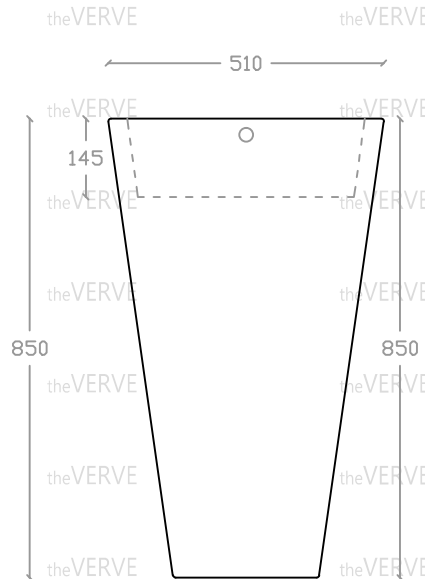

## theVERVE DRESDALE VSB 2003

Standing Basin

Basin : L450mm x W510mm x H850mm

Top view

Side view

Front view

Back view

- \*ALL MEASUREMENT ARE CORRECT AS PER DATE OF MEASUREMENT
- \*ALL DIMENSION TOLERANCE  $\pm 10\text{mm}$
- \*WEIGHT TOLERANCE  $\pm 5\%$