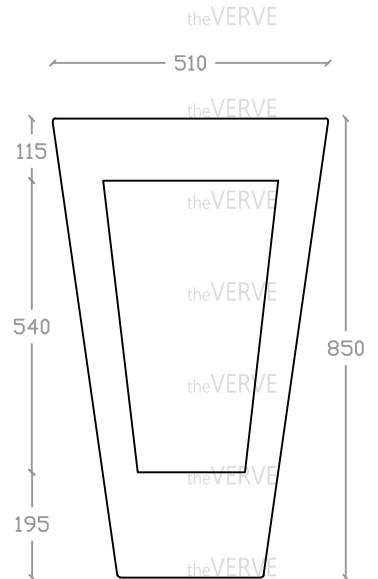

## theVERVE DRESDALE VSB 2003

Standing Basin

Basin : L450mm x W510mm x H850mm

Top view

Side view

Front view

Back view

- \*ALL MEASUREMENT ARE CORRECT AS PER DATE OF MEASUREMENT
- \*ALL DIMENSION TOLERANCE  $\pm 10\text{mm}$
- \*WEIGHT TOLERANCE  $\pm 5\%$