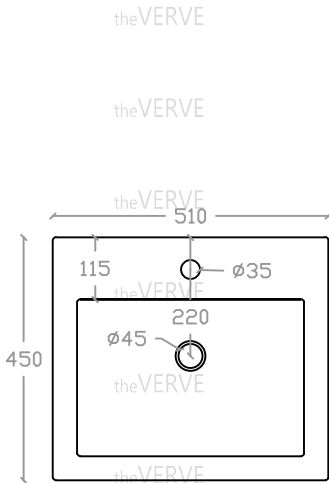

## theVERVE DRESDALE VSB 2003

Standing Basin

Basin : L450mm x W510mm x H850mm

Top view

Side view

Front view

Back view

- \*ALL MEASUREMENT ARE CORRECT AS PER DATE OF MEASUREMENT
- \*ALL DIMENSION TOLERANCE  $\pm 10\text{mm}$
- \*WEIGHT TOLERANCE  $\pm 5\%$