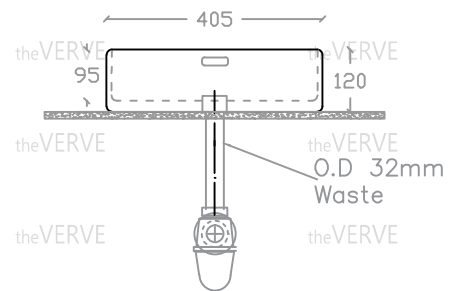

theVERVE DRESDALE VA 2053

Wall Hung / Art Vanity Basin

Basin : L305mm x W405mm x H120mm

Top view

Side view

Front view

*ALL MEASUREMENT ARE CORRECT AS PER DATE OF MEASUREMENT

*ALL DIMENSION TOLERANCE $\pm 10\text{mm}$

*WEIGHT TOLERANCE $\pm 5\%$

Measurement By:	Rebekah & Richie	Verified By:		Prepared By:	Victor
	22.09.2022				11.07.2025