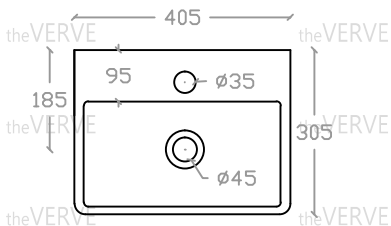

theVERVE DRESDALE VA 2053

Wall Hung / Art Vanity Basin

Basin : L305mm x W405mm x H120mm

Top view

Side view

Front view

*ALL MEASUREMENT ARE CORRECT AS PER DATE OF MEASUREMENT

*ALL DIMENSION TOLERANCE $\pm 10\text{mm}$