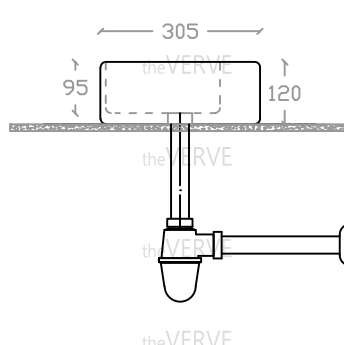

theVERVE DRESDALE VA 2053

Wall Hung / Art Vanity Basin

Basin : L305mm x W405mm x H120mm

Top view

Side view

Front view

*ALL MEASUREMENT ARE CORRECT AS PER DATE OF MEASUREMENT

*ALL DIMENSION TOLERANCE $\pm 10\text{mm}$