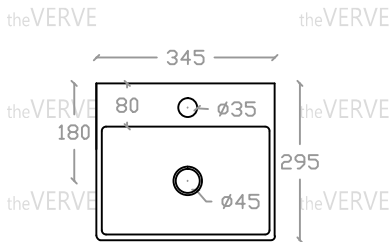

## theVERVE DRESDALE VA 2043

Wall Hung / Art Vanity Basin

Basin : L295mm x W345mm x H120mm

Top view

Side view

Front view

- \*ALL MEASUREMENT ARE CORRECT AS PER DATE OF MEASUREMENT
- \*ALL DIMENSION TOLERANCE  $\pm 10\text{mm}$
- \*WEIGHT TOLERANCE  $\pm 5\%$

Measurement By:	Rebekah & Richie	Verified By:		Prepared By:	Victor
	22.09.2022				11.07.2025

the **VERVE**  
COLLEZIONE DI LUSO