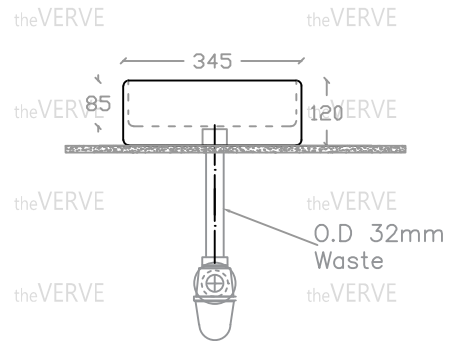

## theVERVE DRESDALE VA 2043

Wall Hung / Art Vanity Basin

Basin : L295mm x W345mm x H120mm

Top view

Side view

Front view

- \*ALL MEASUREMENT ARE CORRECT AS PER DATE OF MEASUREMENT
- \*ALL DIMENSION TOLERANCE  $\pm 10\text{mm}$
- \*WEIGHT TOLERANCE  $\pm 5\%$

Measurement By:	Rebekah & Richie	Verified By:		Prepared By:	Victor
	22.09.2022				11.07.2025

the **VERVE**  
COLLEZIONE DI LUSO