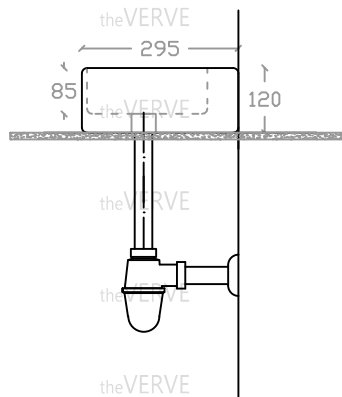

## theVERVE DRESDALE VA 2043

Wall Hung / Art Vanity Basin

Basin : L295mm x W345mm x H120mm

Top view

Side view

Front view

- \*ALL MEASUREMENT ARE CORRECT AS PER DATE OF MEASUREMENT
- \*ALL DIMENSION TOLERANCE  $\pm 10\text{mm}$
- \*WEIGHT TOLERANCE  $\pm 5\%$

Measurement By:	Rebekah & Richie	Verified By:		Prepared By:	Victor
	22.09.2022				11.07.2025

the **VERVE**  
COLLEZIONE DI LUSO