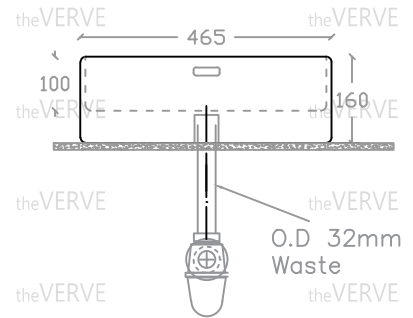

theVERVE DRESDALE VA 2033

Wall Hung/ Art Vanity Basin

Basin : L420mm x W465mm x H160mm

Top view

Side view

Front view

*ALL MEASUREMENT ARE CORRECT AS PER DATE OF MEASUREMENT

*ALL DIMENSION TOLERANCE ± 10 mm

*WEIGHT TOLERANCE $\pm 5\%$

Measurement By:	Rebekah & Richie	Verified By:		Prepared By:	Victor
	22.09.2022				11.07.2025

the **VERVE**
COLLEZIONE DI LUSO