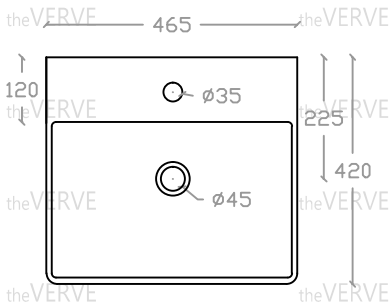

theVERVE DRESDALE VA 2033

Wall Hung/ Art Vanity Basin

Basin : L420mm x W465mm x H160mm

Top view

Side view

Front view

*ALL MEASUREMENT ARE CORRECT AS PER DATE OF MEASUREMENT

*ALL DIMENSION TOLERANCE ± 10 mm

*WEIGHT TOLERANCE $\pm 5\%$

Measurement By:	Rebekah & Richie	Verified By:		Prepared By:	Victor
	22.09.2022				11.07.2025

the **VERVE**
COLLEZIONE DI LUSO