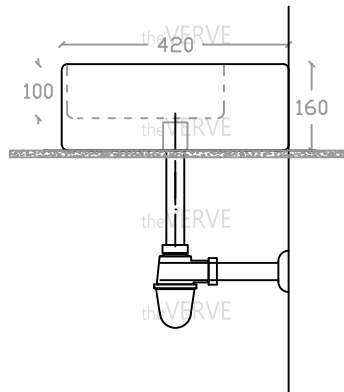

theVERVE DRESDALE VA 2033

Wall Hung/ Art Vanity Basin

Basin : L420mm x W465mm x H160mm

Top view

Side view

Front view

*ALL MEASUREMENT ARE CORRECT AS PER DATE OF MEASUREMENT

*ALL DIMENSION TOLERANCE ± 10 mm

*WEIGHT TOLERANCE $\pm 5\%$

Measurement By:	Rebekah & Richie	Verified By:		Prepared By:	Victor
	22.09.2022				11.07.2025

the **VERVE**
COLLEZIONE DI LUSO