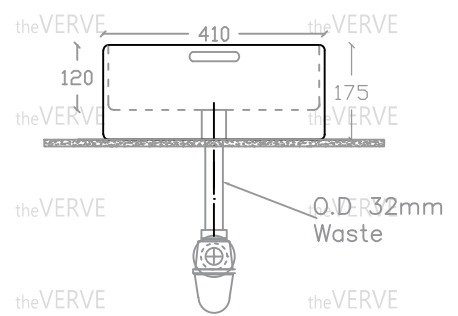

theVERVE DRESDALE VA 2013

Wall Hung / Art Vanity Basin

Basin : L430mm x W410mm x H175mm

Top view

Side view

Front view

*ALL MEASUREMENT ARE CORRECT AS PER DATE OF MEASUREMENT

*ALL DIMENSION TOLERANCE ± 10 mm

*WEIGHT TOLERANCE $\pm 5\%$

Measurement By:	Victor & Kajim	Verified By:		Prepared By:	Victor
	25.07.2024				11.07.2025

the **VERVE**
COLLEZIONE DI LUSO