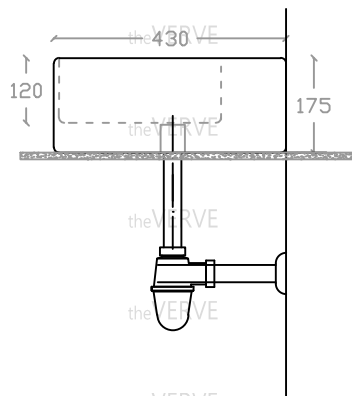

theVERVE DRESDALE VA 2013

Wall Hung / Art Vanity Basin

Basin : L430mm x W410mm x H175mm

Top view

Side view

Front view

*ALL MEASUREMENT ARE CORRECT AS PER DATE OF MEASUREMENT

*ALL DIMENSION TOLERANCE ± 10 mm

*WEIGHT TOLERANCE $\pm 5\%$

Measurement By:	Victor & Kajim	Verified By:		Prepared By:	Victor
	25.07.2024				11.07.2025

the **VERVE**
COLLEZIONE DI LUSO