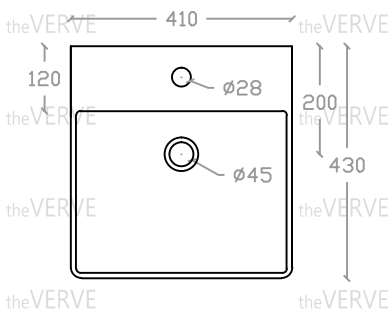

theVERVE DRESDALE VA 2013

Wall Hung / Art Vanity Basin

Basin : L430mm x W410mm x H175mm

Top view

Side view

Front view

*ALL MEASUREMENT ARE CORRECT AS PER DATE OF MEASUREMENT

*ALL DIMENSION TOLERANCE ± 10 mm

*WEIGHT TOLERANCE $\pm 5\%$

Measurement By:	Victor & Kajim	Verified By:		Prepared By:	Victor
	25.07.2024				11.07.2025

the **VERVE**
COLLEZIONE DI LUSO