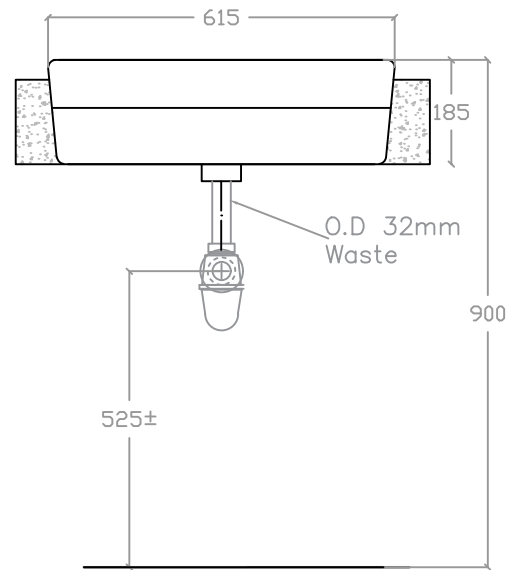

VIM VS 2031

Semi-recessed Vanity Basin

Basin : L495mm x W615mm x H185mm

Top view

Side view

Front view