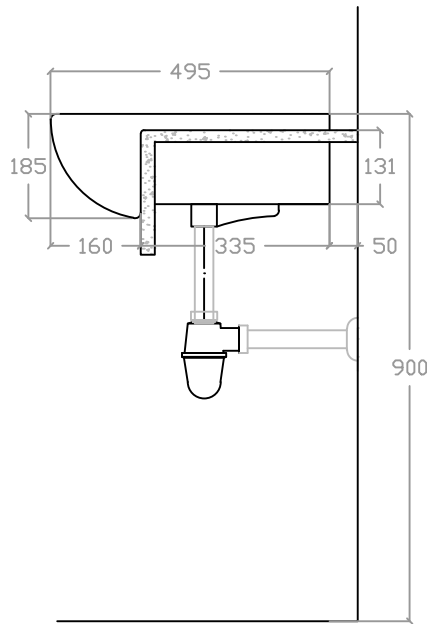

VIM VS 2031

Semi-recessed Vanity Basin

Basin : L495mm x W615mm x H185mm

Top view

Side view

Front view