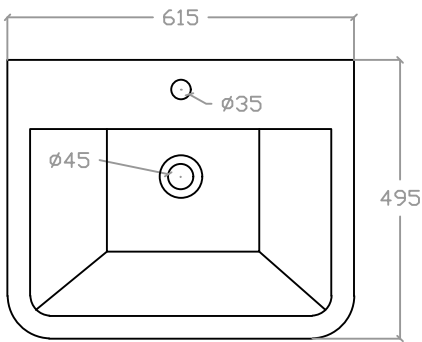

VIM VS 2031

Semi-recessed Vanity Basin

Basin : L495mm x W615mm x H185mm

Top view

Side view

Front view