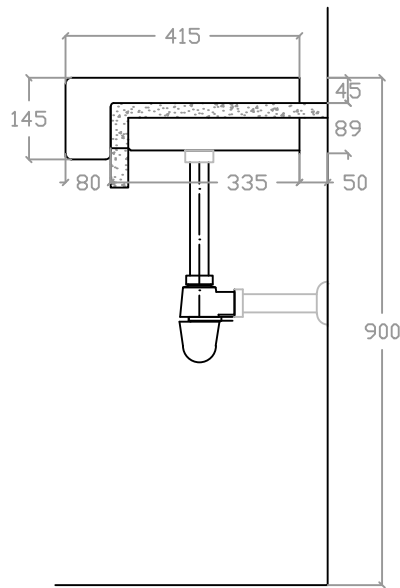

## VIM VS 2021

Semi-recessed Vanity Basin

Basin : L415mm x W555mm x H145mm

Top view

Side view

Front view