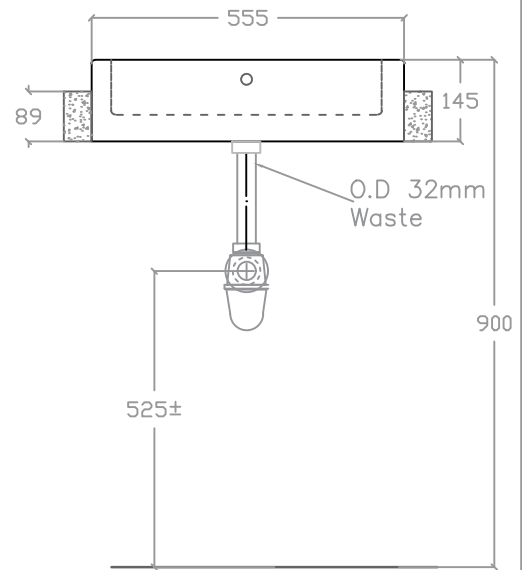

## VIM VS 2021

Semi-recessed Vanity Basin

Basin : L415mm x W555mm x H145mm

Top view

Side view

Front view