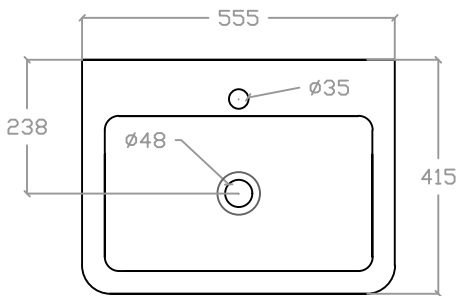

## VIM VS 2021

Semi-recessed Vanity Basin

Basin : L415mm x W555mm x H145mm

Top view

Side view

Front view