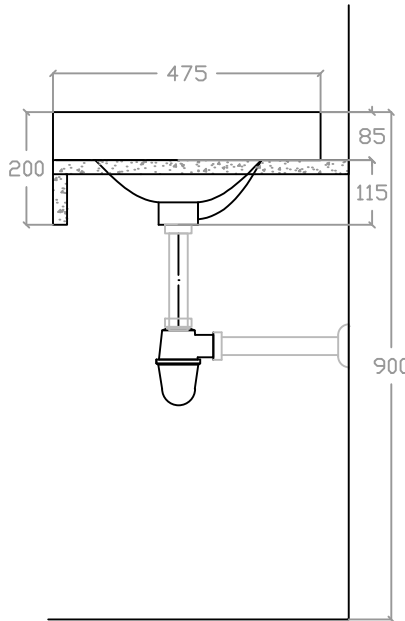

VIM VS 2001

Countertop/ Semi-recessed Vanity Basin
Basin : L475mm x W620mm x H200mm

Top view

Side view

Front view