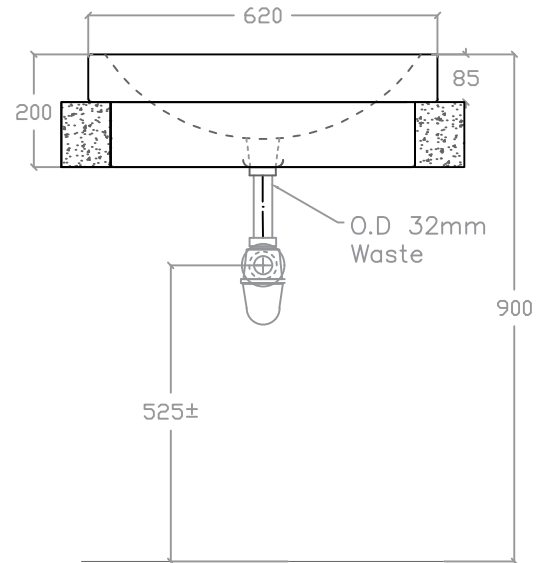

VIM VS 2001

Countertop/ Semi-recessed Vanity Basin
Basin : L475mm x W620mm x H200mm

Top view

Side view

Front view