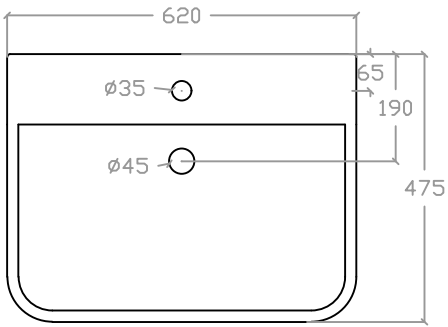

VIM VS 2001

Countertop/ Semi-recessed Vanity Basin
Basin : L475mm x W620mm x H200mm

Top view

Side view

Front view