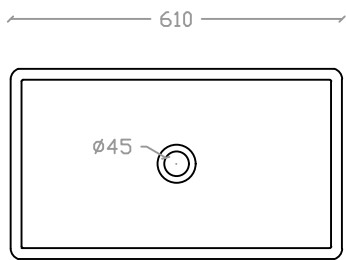

VIM VA 2071

Art Vanity Basin

Basin: L350mm x W610mm x H115mm

Top view

Side view

Front view