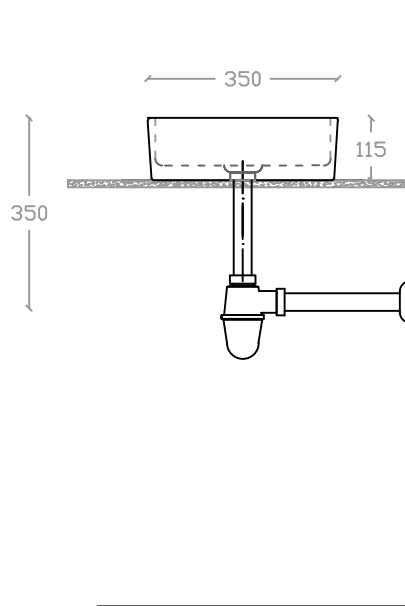

VIM VA 2071

Art Vanity Basin

Basin: L350mm x W610mm x H115mm

Top view

Side view

Front view