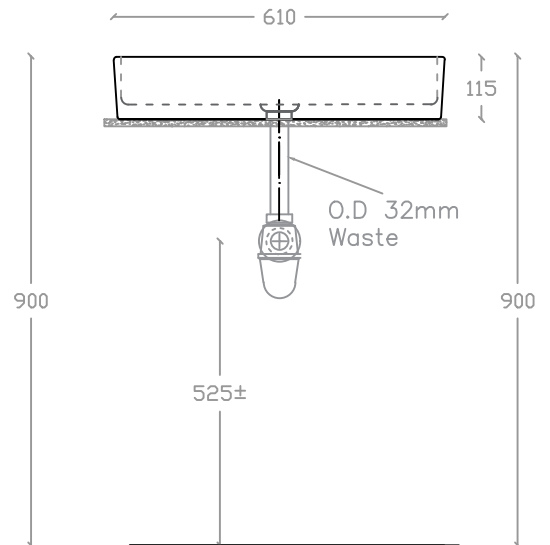

VIM VA 2071

Art Vanity Basin

Basin: L350mm x W610mm x H115mm

Top view

Side view

Front view