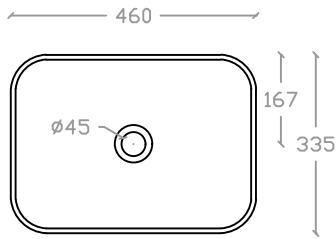

VIM VA 2051

Art Vanity Basin

Basin : L335mm x W460mm x H135mm

Top view

Side view

Front view