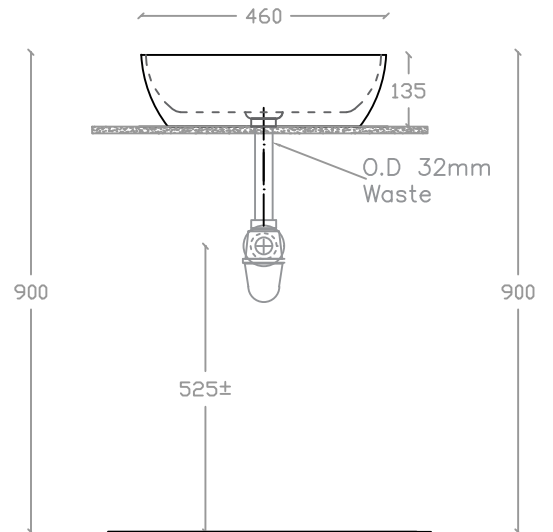

VIM VA 2051

Art Vanity Basin

Basin : L335mm x W460mm x H135mm

Top view

Side view

Front view