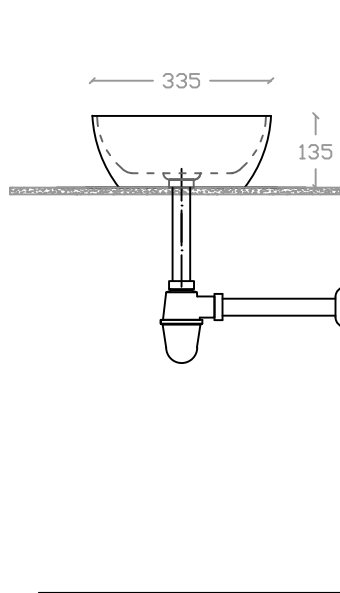

VIM VA 2051

Art Vanity Basin

Basin : L335mm x W460mm x H135mm

Top view

Side view

Front view