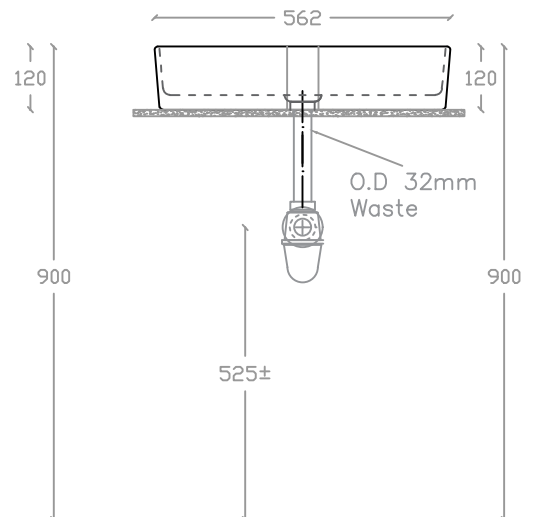

VIM VA 2031

Art Vanity Basin

Basin : L425mm x W425mm x H120mm

Top view

Side view

Front view