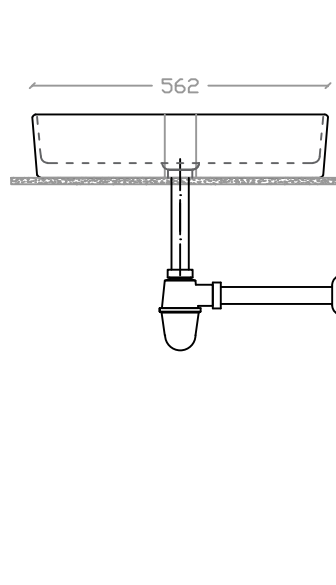

VIM VA 2031

Art Vanity Basin

Basin : L425mm x W425mm x H120mm

Top view

Side view

Front view