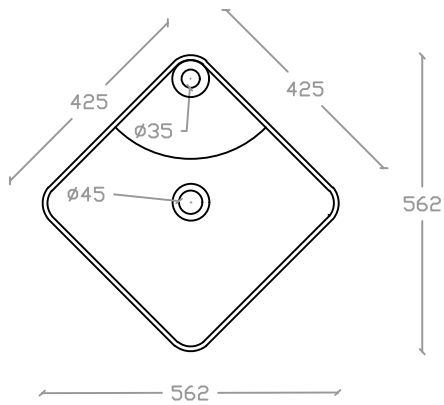

VIM VA 2031

Art Vanity Basin

Basin : L425mm x W425mm x H120mm

Top view

Side view

Front view