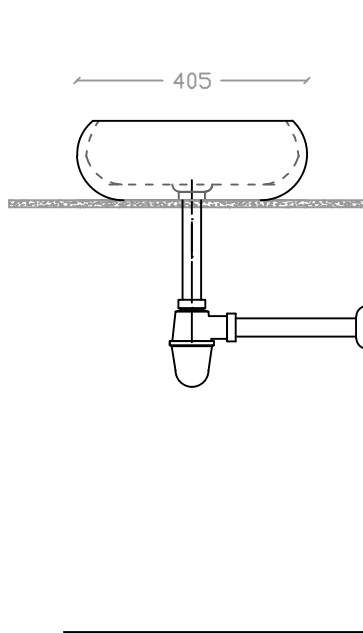

VIM VA 2021

Art Vanity Basin

Basin : L405 x W455mm x H140mm

Top view

Side view

Front view