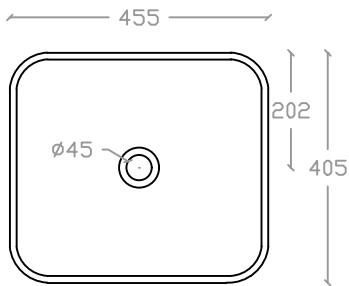

VIM VA 2021

Art Vanity Basin

Basin : L405 x W455mm x H140mm

Top view

Side view

Front view