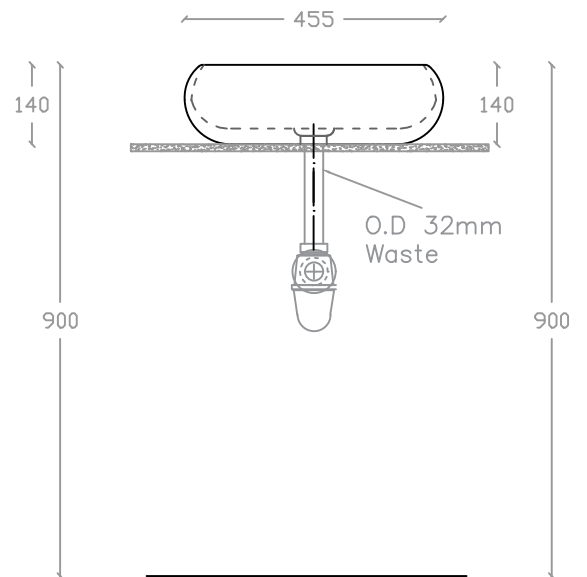

VIM VA 2021

Art Vanity Basin

Basin : L405 x W455mm x H140mm

Top view

Side view

Front view